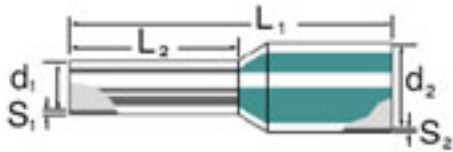

H1,5/16 R

Weidmüller Interface GmbH & Co. KG

Klingenbergstraße 16

D-32758 Detmold

Germany

Fon: +49 5231 14-0

Fax: +49 5231 14-2083

www.weidmueller.com

- supplied loose in poly-bag
- Weidmüller colour code
- DIN colour code

General ordering data

Order No.	0635100000
Type	H1,5/16 R
Version	Wire end ferrule, 1.5 mm², 10 mm, Colour code: Weidmüller, Red
GTIN (EAN)	4008190141745
Qty.	500 pc(s).