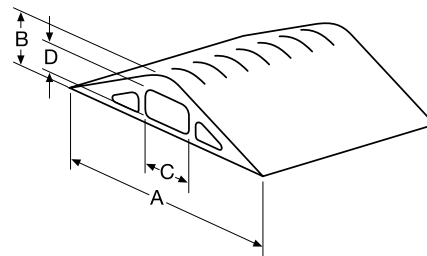

**FloorTrak 4**

Color	Length Feet (meters)	Catalog Number
Black	5.0' (1.52)	<b>FT4BK5</b>
Black	25.0' (7.62)	<b>FT4BK25</b>
Gray	25.0' (7.62)	<b>FT4GY25</b>
Yellow	5.0' (1.52)	<b>FT4Y5</b>
Yellow	25.0' (7.62)	<b>FT4Y25</b>

**FloorTrak 3**

Color	Length Feet (meters)	Catalog Number
Black	5.0' (1.52)	<b>FT3BK5</b>
Black	25.0' (7.62)	<b>FT3BK25</b>
Brown	5.0' (1.52)	<b>FT3BR5</b>
Brown	25.0' (7.62)	<b>FT3BR25</b>
Beige	5.0' (1.52)	<b>FT3BG5</b>
Beige	25.0' (7.62)	<b>FT3BG25</b>
Gray	5.0' (1.52)	<b>FT3GY5</b>
Gray	25.0' (7.62)	<b>FT3GY25</b>
Yellow	5.0' (1.52)	<b>FT3Y5</b>
Yellow	25.0' (7.62)	<b>FT3Y25</b>

**Dimensions**

FloorTrak	FT2 inches (mm)	FT3 inches (mm)	FT4 inches (mm)	FT10 (Heavy Duty) inches (mm)
Width (A)	2.75" (69.9)	3.00" (76.2)	3.25" (82.6)	5.6" (142.24)
Height (B)	.53" (13.5)	.75" (19.1)	1.10" (27.9)	1.7" (43.18)
Center Hole (CxD)	.60" x .31" (15.2) x (7.9)	.75" x .50" (19.1) x (12.7)	1.21" x .75" (30.7) x (19.1)	1.81" x 1.25" (45.98 x 31.75)

**Accessories**

Description	Catalog Number
1" Wide, 75' Roll Double-Sided Adhesive Tape.	<b>FTT1</b>
2" Wide, 75' Roll Double-Sided Adhesive Tape.	<b>FTT2</b>

**Specifications**

Material	Rigid PVC.
Operating Temperature	0°F to +120°F (-18°C to +49°C).