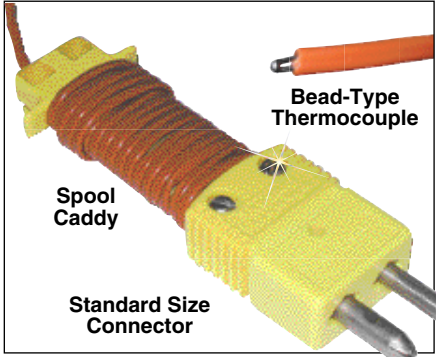

Spool caddy provides a convenient way to store thermocouples.