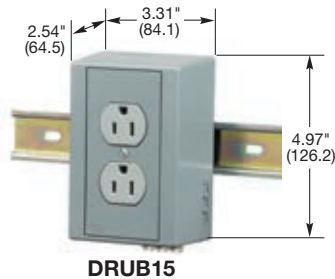

Hubbell's DIN Rail Utility Box offers a labor saving way to provide utility power to any control cabinet. Installing the DIN Rail Utility Box is as easy as snapping the box onto a 35mm DIN Rail and connecting the line, neutral and ground wires to the terminal block. Utility power for fans, lights, laptop computers, testers or any other power requirement. If load limiting is a concern, Hubbell's "CB" version comes with a 5 Amp circuit breaker that provides over-current protection to make sure that large loads are not drawn from the DIN Rail Utility Box. All Hubbell DIN Rail Utility Boxes may be mounted either vertically or horizontally on the DIN Rail; the "H" version comes with the terminal block mounted for easy wiring when the DIN Rail Utility Box is mounted horizontally.

DRUB15

DRUBGF15AC

DRUBTVSS15

DRUBIG15

HIDRUBCKIT

Dimensions in Inches (mm)

Duplex Receptacles

Description	Color	Catalog Number	
Complete unit.	Gray	DRUB15	DRUB20
Complete unit, horizontal mount.	Gray	DRUB15H	-
Complete unit with 5A circuit breaker.	Gray	DRUB15CB5	-
Complete unit with 5A circuit breaker, horizontal.	Gray	DRUB15HCB5	-
Complete unit with aux.	Gray	-	DRUB20AC
Complete unit with aux and 5A circuit breaker.	Gray	-	DRUB20ACCB5
Complete unit with NEMA® 6-20R duplex (250V).	Gray	-	DRUB5462*

GFCI Duplex Receptacles

Description	Color	Catalog Number	
Complete unit.	Gray	DRUBGFI15	DRUBGFI20
Complete unit, horizontal.	Gray	DRUBGFI15H	-
Complete unit with 5A circuit breaker.	Gray	DRUBGFI15CB5	-
Complete unit with 5A circuit breaker, horizontal.	Gray	DRUBGFI15HCB5	-
Complete unit with aux GFCI contacts.	Gray	DRUBGFI15AC	DRUBGFI20AC
Complete unit, faceless with aux GFCI contacts.	Gray	-	DRUBGFI20BFAC

TVSS Duplex Receptacles

Description	Color	Catalog Number	
Complete unit.	Gray	DRUBTVSS15	-

Isolated Ground^A Duplex Receptacles

Description	Color	Catalog Number	
Complete unit.	Gray	DRUBIG15	-

Toggle Switch Unit