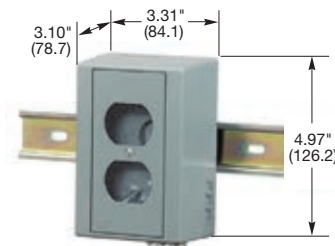

Hubbell's DIN Rail Utility Box offers a labor saving way to provide utility power to any control cabinet. Installing the DIN Rail Utility Box is as easy as snapping the box onto a 35mm DIN Rail and connecting the line, neutral and ground wires to the terminal block. Utility power for fans, lights, laptop computers, testers or any other power requirement. If load limiting is a concern, Hubbell's "CB" version comes with a 5 Amp circuit breaker that provides over-current protection to make sure that large loads are not drawn from the DIN Rail Utility Box. All Hubbell DIN Rail Utility Boxes may be mounted either vertically or horizontally on the DIN Rail; the "H" version comes with the terminal block mounted for easy wiring when the DIN Rail Utility Box is mounted horizontally.

DRUB15

DRUBGF15AC

DRUBTVSS15

DRUBIG15

HIDRUBCKIT

Dimensions in Inches (mm)

Duplex Receptacles

Description	Color	Catalog Number	
Complete unit.	Gray	DRUB15	DRUB20
Complete unit, horizontal mount.	Gray	DRUB15H	-
Complete unit with 5A circuit breaker.	Gray	DRUB15CB5	-
Complete unit with 5A circuit breaker, horizontal.	Gray	DRUB15HCB5	-
Complete unit with aux.	Gray	-	DRUB20AC
Complete unit with aux and 5A circuit breaker.	Gray	-	DRUB20ACCB5
Complete unit with NEMA® 6-20R duplex (250V).	Gray	-	DRUB5462*

GFCI Duplex Receptacles

Description	Color	Catalog Number	
Complete unit.	Gray	DRUBGFI15	DRUBGFI20
Complete unit, horizontal.	Gray	DRUBGFI15H	-
Complete unit with 5A circuit breaker.	Gray	DRUBGFI15CB5	-
Complete unit with 5A circuit breaker, horizontal.	Gray	DRUBGFI15HCB5	-
Complete unit with aux GFCI contacts.	Gray	DRUBGFI15AC	DRUBGFI20AC
Complete unit, faceless with aux GFCI contacts.	Gray	-	DRUBGFI20BFAC

TVSS Duplex Receptacles

Description	Color	Catalog Number	
Complete unit.	Gray	DRUBTVSS15	-

Isolated Ground^A Duplex Receptacles

Description	Color	Catalog Number	
Complete unit.	Gray	DRUBIG15	-

Toggle Switch Unit