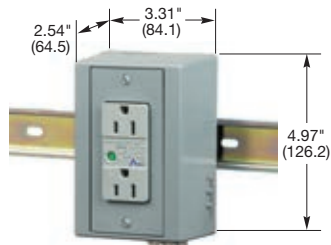

Hubbell's DIN Rail Utility Box offers a labor saving way to provide utility power to any control cabinet. Installing the DIN Rail Utility Box is as easy as snapping the box onto a 35mm DIN Rail and connecting the line, neutral and ground wires to the terminal block. Utility power for fans, lights, laptop computers, testers or any other power requirement. If load limiting is a concern, Hubbell's "CB" version comes with a 5 Amp circuit breaker that provides over-current protection to make sure that large loads are not drawn from the DIN Rail Utility Box. All Hubbell DIN Rail Utility Boxes may be mounted either vertically or horizontally on the DIN Rail; the "H" version comes with the terminal block mounted for easy wiring when the DIN Rail Utility Box is mounted horizontally.

DRUB15

DRUBGF15AC

DRUBTVSS15

DRUBIG15

HIDRUBCKIT

Dimensions in Inches (mm)

Duplex Receptacles

Description	Color	Catalog Number	
Complete unit.	Gray	DRUB15	DRUB20
Complete unit, horizontal mount.	Gray	DRUB15H	-
Complete unit with 5A circuit breaker.	Gray	DRUB15CB5	-
Complete unit with 5A circuit breaker, horizontal.	Gray	DRUB15HCB5	-
Complete unit with aux.	Gray	-	DRUB20AC
Complete unit with aux and 5A circuit breaker.	Gray	-	DRUB20ACCB5
Complete unit with NEMA® 6-20R duplex (250V).	Gray	-	DRUB5462*

TVSS Duplex Receptacles

Description	Color	Catalog Number	
Complete unit.	Gray	DRUBTVSS15	-

Isolated Ground^A Duplex Receptacles

Description	Color	Catalog Number	
Complete unit.	Gray	DRUBIG15	-

Toggle Switch Unit