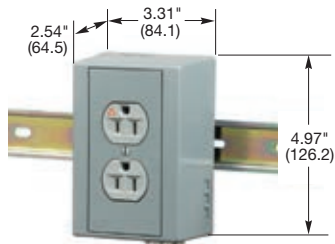

Hubbell's DIN Rail Utility Box offers a labor saving way to provide utility power to any control cabinet. Installing the DIN Rail Utility Box is as easy as snapping the box onto a 35mm DIN Rail and connecting the line, neutral and ground wires to the terminal block. Utility power for fans, lights, laptop computers, testers or any other power requirement. If load limiting is a concern, Hubbell's "CB" version comes with a 5 Amp circuit breaker that provides over-current protection to make sure that large loads are not drawn from the DIN Rail Utility Box. All Hubbell DIN Rail Utility Boxes may be mounted either vertically or horizontally on the DIN Rail; the "H" version comes with the terminal block mounted for easy wiring when the DIN Rail Utility Box is mounted horizontally.

DRUB15

DRUBGF15AC

DRUBTVSS15

DRUBIG15

HIDRUBCKIT

Dimensions in Inches (mm)

Duplex Receptacles

Description	Color	Catalog Number	
Complete unit.	Gray	DRUB15	DRUB20
Complete unit, horizontal mount.	Gray	DRUB15H	-
Complete unit with 5A circuit breaker.	Gray	DRUB15CB5	-
Complete unit with 5A circuit breaker, horizontal.	Gray	DRUB15HCB5	-
Complete unit with aux.	Gray	-	DRUB20AC
Complete unit with aux and 5A circuit breaker.	Gray	-	DRUB20ACCB5
Complete unit with NEMA® 6-20R duplex (250V).	Gray	-	DRUB5462*

TVSS Duplex Receptacles

Description	Color	Catalog Number	
Complete unit.	Gray	DRUBTVSS15	-

Isolated Ground^A Duplex Receptacles

Description	Color	Catalog Number	
Complete unit.	Gray	DRUBIG15	-

Toggle Switch Unit