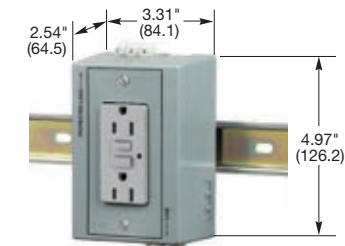

Hubbell's DIN Rail Utility Box offers a labor saving way to provide utility power to any control cabinet. Installing the DIN Rail Utility Box is as easy as snapping the box onto a 35mm DIN Rail and connecting the line, neutral and ground wires to the terminal block. Utility power for fans, lights, laptop computers, testers or any other power requirement. If load limiting is a concern, Hubbell's "CB" version comes with a 5 Amp circuit breaker that provides over-current protection to make sure that large loads are not drawn from the DIN Rail Utility Box. All Hubbell DIN Rail Utility Boxes may be mounted either vertically or horizontally on the DIN Rail; the "H" version comes with the terminal block mounted for easy wiring when the DIN Rail Utility Box is mounted horizontally.

DRUB15

DRUBGF15AC

DRUBTVSS15

DRUBIG15

HIDRUBCKIT

Dimensions in Inches (mm)

Duplex Receptacles

Description	Color	Catalog Number	
Complete unit.	Gray	DRUB15	DRUB20
Complete unit, horizontal mount.	Gray	DRUB15H	-
Complete unit with 5A circuit breaker.	Gray	DRUB15CB5	-
Complete unit with 5A circuit breaker, horizontal.	Gray	DRUB15HCB5	-
Complete unit with aux.	Gray	-	DRUB20AC
Complete unit with aux and 5A circuit breaker.	Gray	-	DRUB20ACCB5
Complete unit with NEMA® 6-20R duplex (250V).	Gray	-	DRUB5462*

TVSS Duplex Receptacles

Description	Color	Catalog Number	
Complete unit.	Gray	DRUBTVSS15	-

Isolated Ground^A Duplex Receptacles

Description	Color	Catalog Number	
Complete unit.	Gray	DRUBIG15	-

Toggle Switch Unit