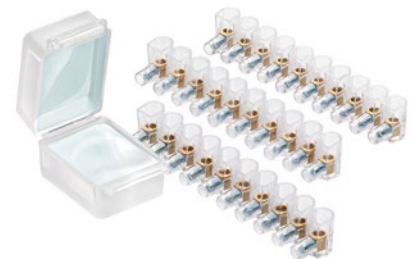

max 5 wires
max 4 mm²

max 3 wires
max 2.5 mm²

Kelvin

Product	Description	Package	Internal dimensions (mm)
Kelvin	x 1 pieces	Blister	A x B x C 45 x 45 x 30
Kelvin MP *	x 20 pieces	Multipack	

* Also available the flame retardant version in the following colours: yellow, orange, blue or black

max 3 wires
max 6 mm²

max 3 wires
max 6 mm²

Watt +

Product	Description	Package	Internal dimensions (mm)
Watt + 1.5	10 pieces + 30 connectors/terminations da 1,5 mm ²	Box	A x B x C 30 x 38 x 26
Watt + 2.5	10 pieces + 30 connectors terminations da 2,5 mm ²	Box	

max 3 wires
max 2.5 mm²

Kelvin +

Product	Description	Package	Internal dimensions (mm)
Kelvin + 4	10 pieces + 30 connectors/terminations da 4 mm ²	Box	A x B x C 45 x 45 x 30
Kelvin + 6	10 pieces + 30 connectors/terminations da 6 mm ²	Box	

max 3 wires
max 6 mm²

Gel Box Line

Pre-filled gel accessories for sealing, protecting and making safe electrical connections

Discover the range of Raytech pre-filled accessories

King Joint

Rapid Joint

Clik Fire