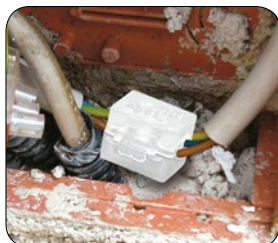

max 3 wires
max 6 mm²

Gel Box Line

Pre-filled gel accessories for sealing, protecting and making safe electrical connections

Discover the range of Raytech pre-filled accessories

King Joint

Rapid Joint

Clik Fire