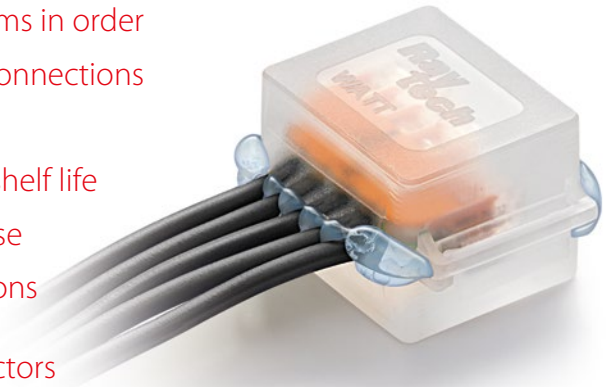

NEW

Gel Box Line

a simple way to bring indoor connectors outdoors

**Ray
Tech**

CABLE ACCESSORIES COMPANY

ACCESSORIES
PRE-FILLED WITH GEL
for free connections

Gel: UL 94-HB

Degree of protection: IPX8

Operating temperature  90°

Installation temperature:  -40°C / +50°C

Fully submersible 

Can be used underground 

Gel Box Line

- To put household systems in order
- For civil and industrial connections
- Also for submerged use
- Non-toxic and with no shelf life
- Versatile and ready to use
- Designed with dimensions suitable for the most commonly used connectors

Isaac

Product	Description	Package	Internal dimensions (mm)
Isaac 4	x 4 pieces	Blister	A x B x C 30 x 24 x 23
Isaac 4 P30	x 30 pieces	Box	
Isaac 4 MP *	x 50 pieces	Multipack	

* Also available the flame retardant version in the following colours: yellow, orange, blue or black