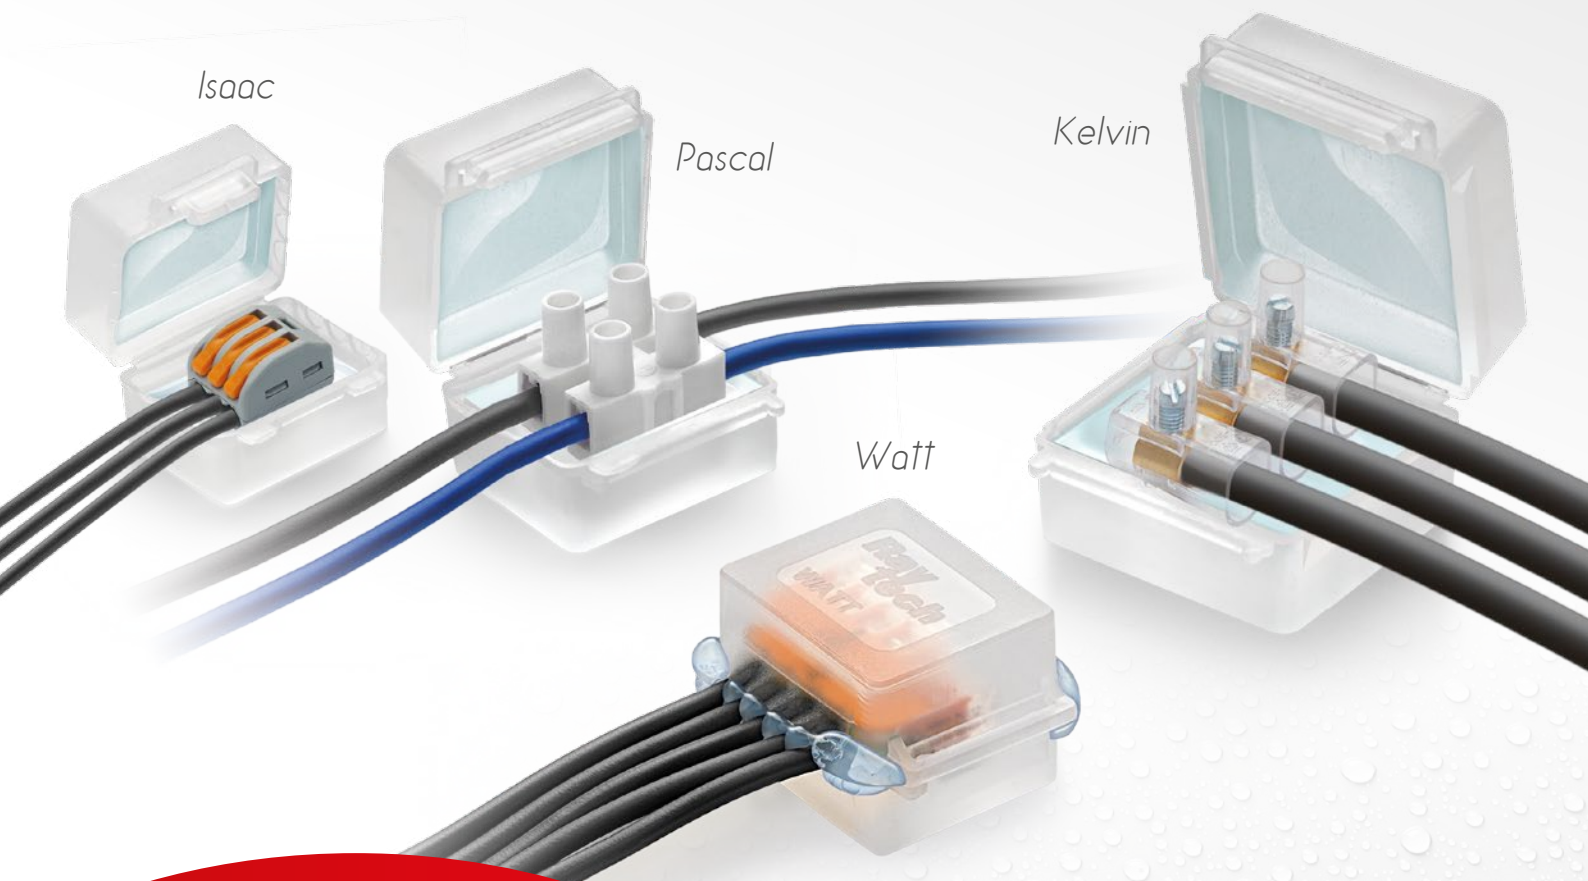

NEW

Gel Box Line

a simple way to bring indoor connectors outdoors

**Ray
Tech**

CABLE ACCESSORIES COMPANY

ACCESSORIES
PRE-FILLED WITH GEL
for free connections

Gel: UL 94-HB

Degree of protection: IPX8

Operating temperature  90°

Installation temperature:  -40°C / +50°C

Fully submersible 

Can be used underground 

Gel Box Line

- To put household systems in order
- For civil and industrial connections
- Also for submerged use
- Non-toxic and with no shelf life
- Versatile and ready to use
- Designed with dimensions suitable for the most commonly used connectors