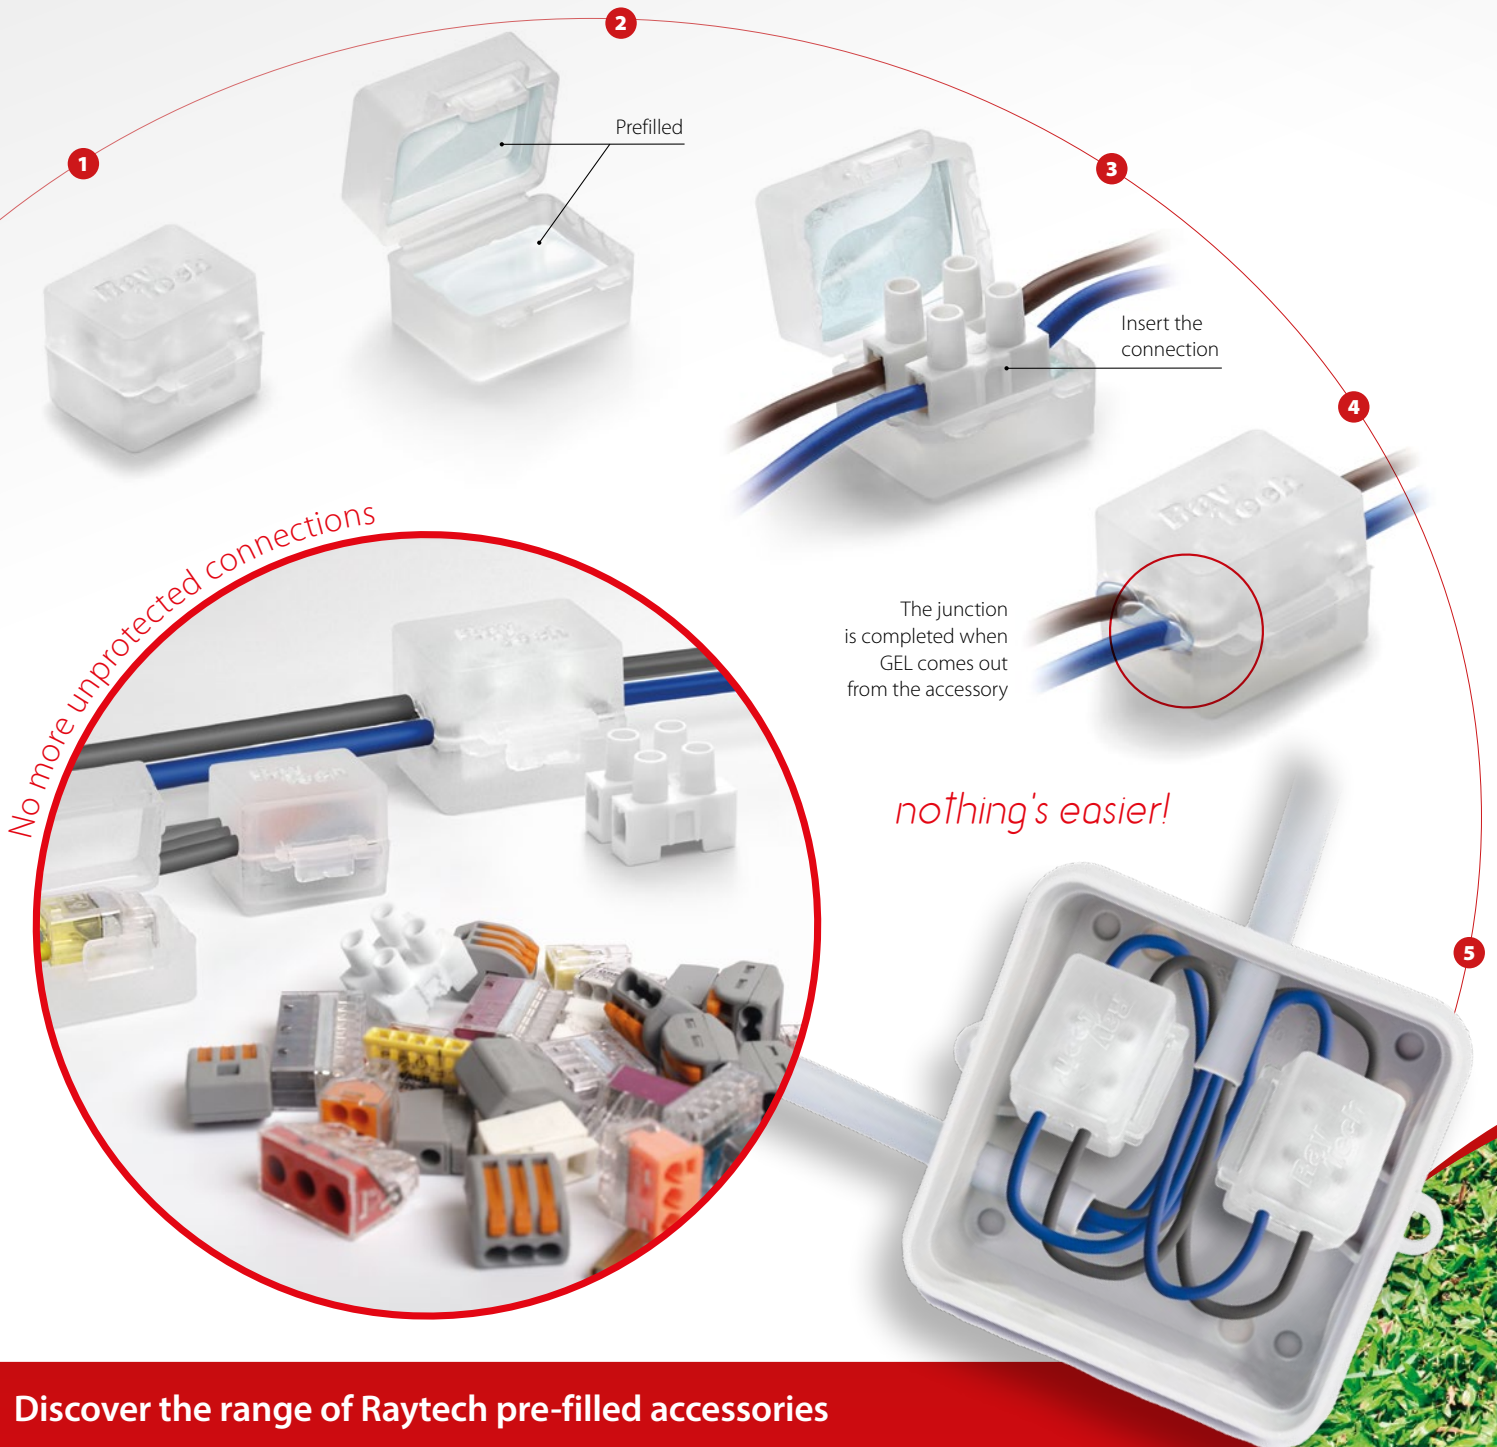

Operating temperature  90°

Installation temperature:  -40°C / +50°C

Fully submersible 

Can be used underground 

Gel Box Line

- To put household systems in order
- For civil and industrial connections
- Also for submerged use
- Non-toxic and with no shelf life
- Versatile and ready to use
- Designed with dimensions suitable for the most commonly used connectors

max 3 wires
max 2.5 mm²

Kelvin +

Product	Description	Package	Internal dimensions (mm)
Kelvin + 4	10 pieces + 30 connectors/terminations da 4 mm ²	Box	A x B x C 45 x 45 x 30
Kelvin + 6	10 pieces + 30 connectors/terminations da 6 mm ²	Box	

max 3 wires
max 6 mm²

Gel Box Line

Pre-filled gel accessories for sealing, protecting and making safe electrical connections

Discover the range of Raytech pre-filled accessories

King Joint

Rapid Joint

Clik Fire