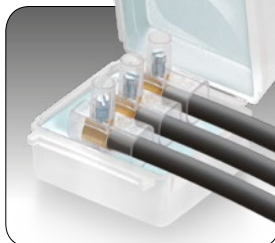

max 3 wires
max 2.5 mm²

Kelvin +

Product	Description	Package	Internal dimensions (mm)
Kelvin + 4	10 pieces + 30 connectors/terminations da 4 mm ²	Box	A x B x C 45 x 45 x 30
Kelvin + 6	10 pieces + 30 connectors/terminations da 6 mm ²	Box	

max 3 wires
max 6 mm²

Gel Box Line

Pre-filled gel accessories for sealing, protecting and making safe electrical connections

Discover the range of Raytech pre-filled accessories

King Joint

Rapid Joint

Clik Fire