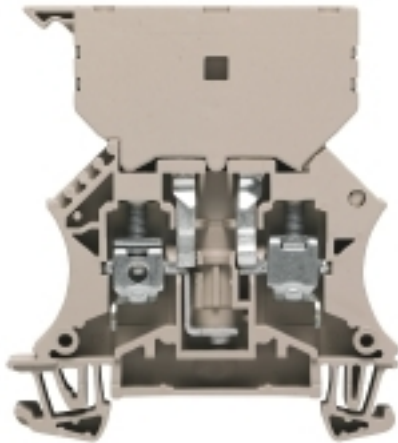

W-Series
WSI 6/2 GZ/DEF63

Weidmüller Interface GmbH & Co. KG
Klingenbergstraße 16
D-32758 Detmold
Germany
Fon: +49 5231 14-0
Fax: +49 5231 14-292083
www.weidmueller.com

The fuse terminals of the Weidmüller W Series are available in two different forms:

- Fuse terminal with pivoting retaining lever
- Fuse terminal with plug-in SIHA fuse holder

General ordering data

Type	WSI 6/2 GZ/DEF63
Order No.	1014000000
Version	W-Series, Fuse terminal, Rated cross-section: 6 mm², Screw connection
GTIN (EAN)	4008190006723
Qty.	25 pc(s).