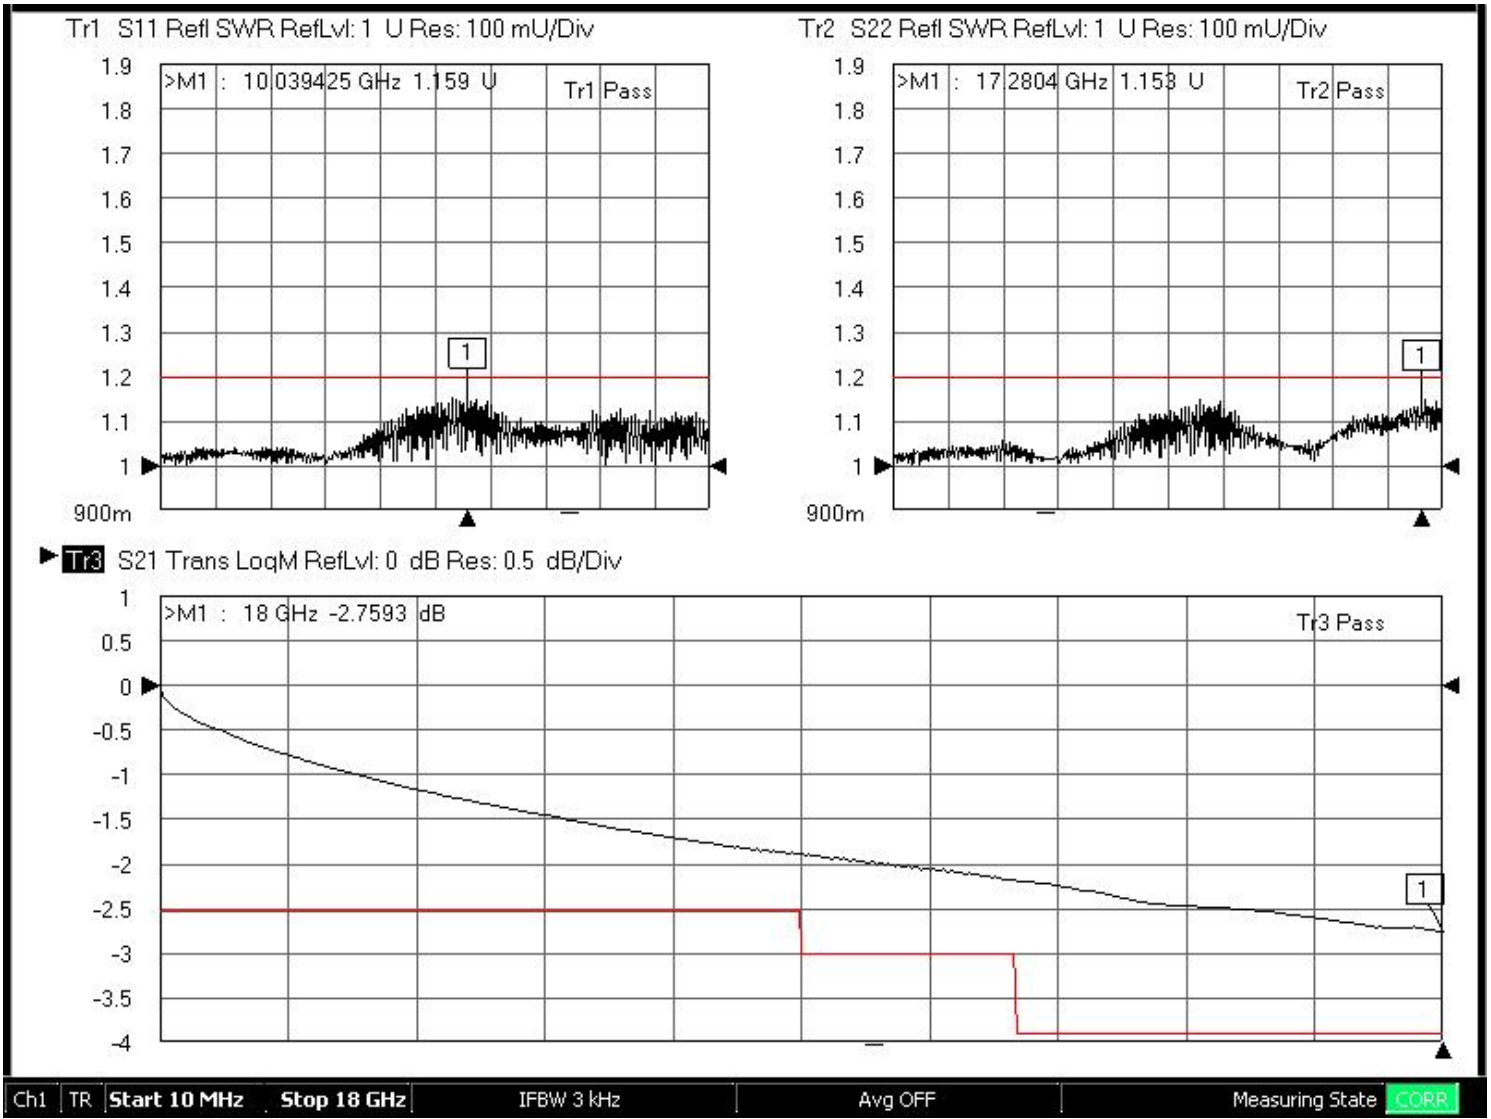

Typical Data - See Drawing for Max Data

**TEST DATA REPORT**

P/N: SF18G-N1N1-F05  
 S/N: C0001  
 DATE: 9/12/2016  
 RF TEST: VC

S/N

P/N