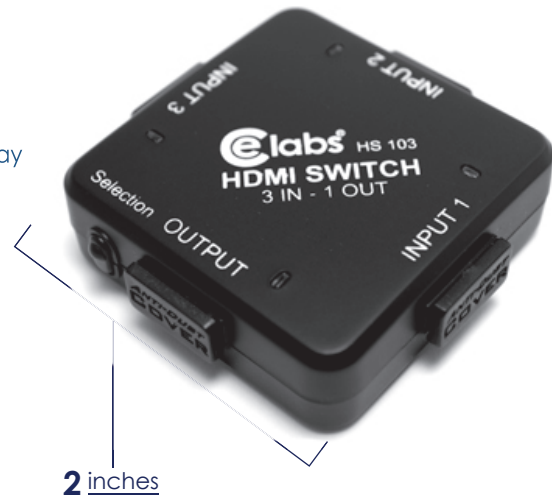

# HS103 HDMI™ Switcher 3 x 1

## KEY FEATURES

HDMI™ 1080P  
HIGH DEFINITION MULTIMEDIA INTERFACE

3 in 1 Out  
Small compact device capable of connecting all your 1080p sources

- HDCP compliant
- Allows the automatic selection of up to three sources to a single display
- Works with XBOX 360™, PS3®, Blu-ray™ Players and Apple TV®
- Automatically switches to active source
- No AC adapter needed
- Manual source selection switch
- Amazingly small (2" x 2" x 3/4")
- Signaling rates up to 2.25Gbits in support of 1080P display.
- Super receiver equalization to compensate up to 20m HDMI™ cable losses.
- 3dB driver pre-emphasis to compensate for PCB losses

## KEY FEATURES

HDMI™ 1080P  
HIGH DEFINITION MULTIMEDIA INTERFACE

HDMI 4 x 1 Switcher with Remote  
HDTV resolution up to 1080p, PC resolution up to 1600 x 1200 60Hz

- Compliant with HDMI/HDCP requirements
- IR Remote Control
- Automatic Source Detection
- RS-232 Control Support
- Rugged Metal Housing

## Specifications

HDMI Connection:		LEDs:	
Input Connector:	4 (A-Type Female)	On Line LED:	4
Output Connector:	1 (A-Type Female)	Selected LED:	4
Max. Resolution:	UXGA, 1080p	Select Switch:	4
Power:		Control Interfaces:	
Power Adapter (Min.):	DC 9V 600mA	Panel Switch:	Yes
Housing:	Metal	IR Remote Control:	Yes
Weight:	1.3 lbs (585g)	RS-232:	Yes
Dimensions:	7.8" x 3" x 1.8"		