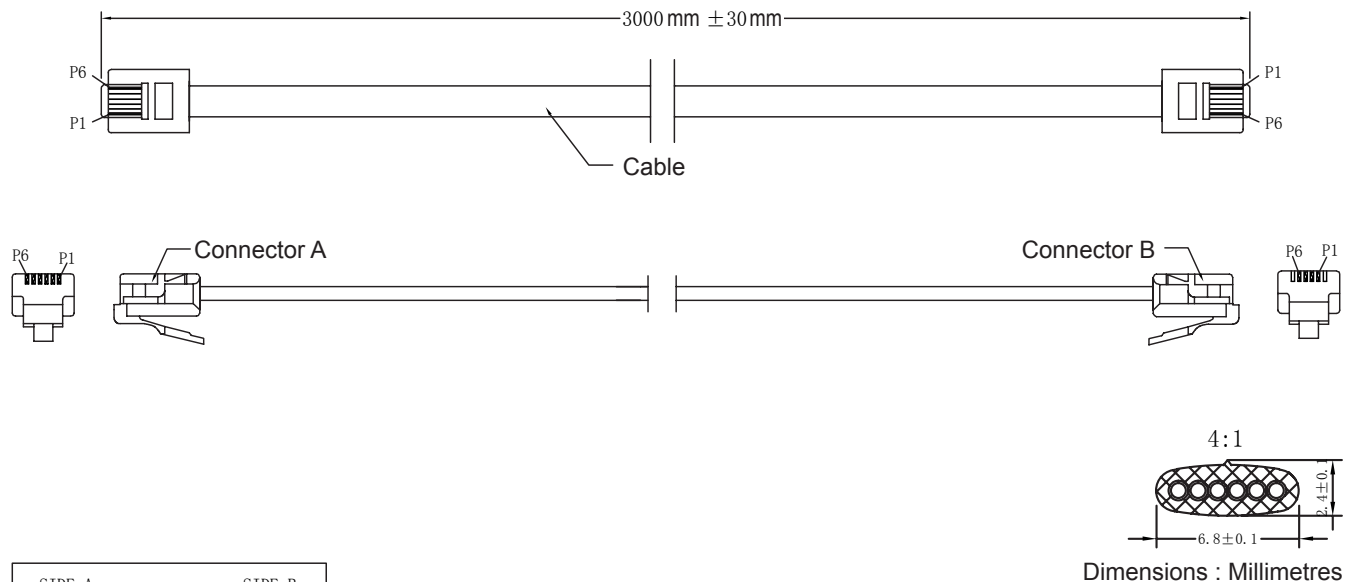

Diagram:

SIDE:A		SIDE:B
6P6C		6P6C
1	WHITE	6
2	BLACK	5
3	RED	4
4	GREEN	3
5	YELLOW	2
6	BLUE	1

Pin Out

Part Number Table

Description	Part Number
Telephone Modular Cable, RJ12 Plug - RJ12 Plug, 6P6C, White, 3m	PS11459

Important Notice : This data sheet and its contents (the "Information") belong to the members of the Premier Farnell group of companies (the "Group") or are licensed to it. No licence is granted for the use of it other than for information purposes in connection with the products to which it relates. No licence of any intellectual property rights is granted. The Information is subject to change without notice and replaces all data sheets previously supplied. The Information supplied is believed to be accurate but the Group assumes no responsibility for its accuracy or completeness, any error in or omission from it or for any use made of it. Users of this data sheet should check for themselves the Information and the suitability of the products for their purpose and not make any assumptions based on information included or omitted. Liability for loss or damage resulting from any reliance on the Information or use of it (including liability resulting from negligence or where the Group was aware of the possibility of such loss or damage arising) is excluded. This will not operate to limit or restrict the Group's liability for death or personal injury resulting from its negligence. pro-SIGNAL is the registered trademark of the Group. © Premier Farnell Limited 2016.

www.element14.com
www.farnell.com
www.newark.com
www.cpc.co.uk

pro-SIGNAL