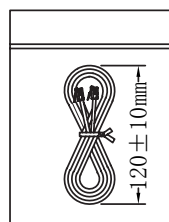

Packing

Part Number Table

Description	Part Number
Telephone Modular Cable, RJ12 Plug - RJ12 Plug, 6P6C, White, 3m	PS11459

Important Notice : This data sheet and its contents (the "Information") belong to the members of the Premier Farnell group of companies (the "Group") or are licensed to it. No licence is granted for the use of it other than for information purposes in connection with the products to which it relates. No licence of any intellectual property rights is granted. The Information is subject to change without notice and replaces all data sheets previously supplied. The Information supplied is believed to be accurate but the Group assumes no responsibility for its accuracy or completeness, any error in or omission from it or for any use made of it. Users of this data sheet should check for themselves the Information and the suitability of the products for their purpose and not make any assumptions based on information included or omitted. Liability for loss or damage resulting from any reliance on the Information or use of it (including liability resulting from negligence or where the Group was aware of the possibility of such loss or damage arising) is excluded. This will not operate to limit or restrict the Group's liability for death or personal injury resulting from its negligence. pro-SIGNAL is the registered trademark of the Group. © Premier Farnell Limited 2016.

www.element14.com
www.farnell.com
www.newark.com
www.cpc.co.uk

pro-SIGNAL