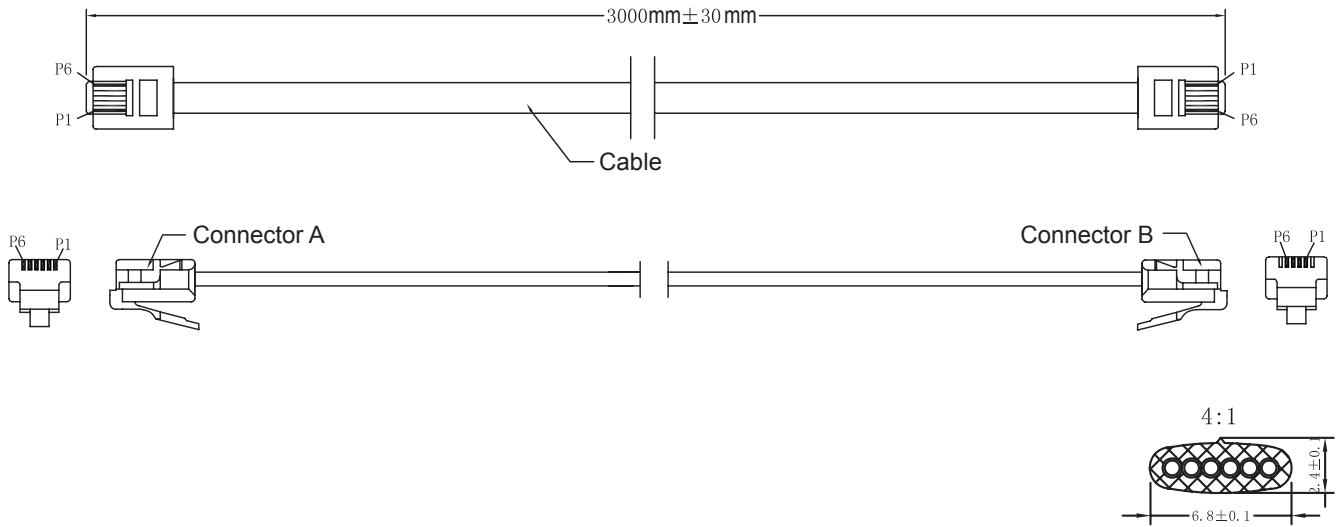

Telephone Modular Cable - 3m

RJ12 Plug - RJ12 Plug (6P6C)

pro-SIGNAL

Specifications:

Cable Length	: 3m/9.8ft
Connector Type A	: RJ12 Plug
Connector Type B	: RJ12 Plug
Cable Wiring	: (7*0.10CU)*6C
Outer Diameter	: 6.8*2.4mm ±0.2mm
Jacket Material	: PVC
Cable Colour	: Black
Connector Insulation	: Clear Polyester
Connector Contact	: Brass, Gold Plated
Conductive Resistance	: 3Ω
Insulation Resistance	: 5MΩ Min.

RoHS
Compliant

Diagram:

Dimensions : Millimetres

SIDE:A		SIDE:B
6P6C		6P6C
1	WHITE	6
2	BLACK	5
3	RED	4
4	GREEN	3
5	YELLOW	2
6	BLUE	1

Pin Out

Packing

Part Number Table

Description	Part Number
Telephone Modular Cable, RJ12 Plug - RJ12 Plug, 6P6C, Black, 3m	PS11460