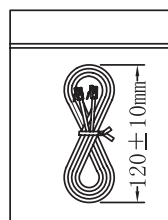

Telephone Modular Cable - 3m

RJ12 Plug - RJ12 Plug (6P6C)

pro-SIGNAL

Specifications:

Cable Length	: 3m/9.8ft
Connector Type A	: RJ12 Plug
Connector Type B	: RJ12 Plug
Cable Wiring	: (7*0.10CU)*6C
Outer Diameter	: 6.8*2.4mm ±0.2mm
Jacket Material	: PVC
Cable Colour	: Black
Connector Insulation	: Clear Polyester
Connector Contact	: Brass, Gold Plated
Conductive Resistance	: 3Ω
Insulation Resistance	: 5MΩ Min.

RoHS
Compliant

Diagram:

Dimensions : Millimetres

SIDE:A		SIDE:B
6P6C		6P6C
1	WHITE	6
2	BLACK	5
3	RED	4
4	GREEN	3
5	YELLOW	2
6	BLUE	1

Pin Out

Packing

Part Number Table

Description	Part Number
Telephone Modular Cable, RJ12 Plug - RJ12 Plug, 6P6C, Black, 3m	PS11460