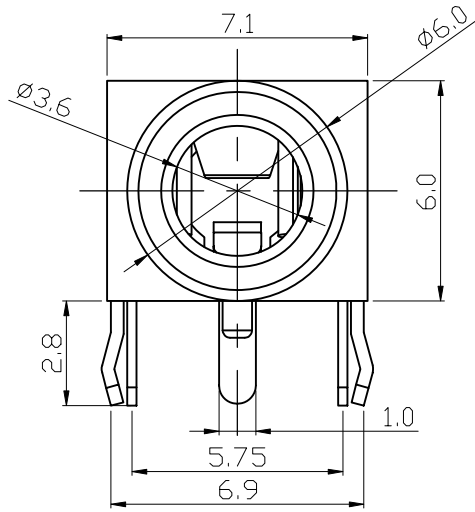

Cliff Electronic Components Ltd.

76 Holmethorpe Avenue, Holmethorpe Industrial Estate,
Redhill, Surrey, RH1 2PF, England, UK
Tel: 01737-771375 Fax: 01737-766012 Website: www.cliffuk.co.uk

**P.C.B LAYOUT
BOTTOM VIEW**