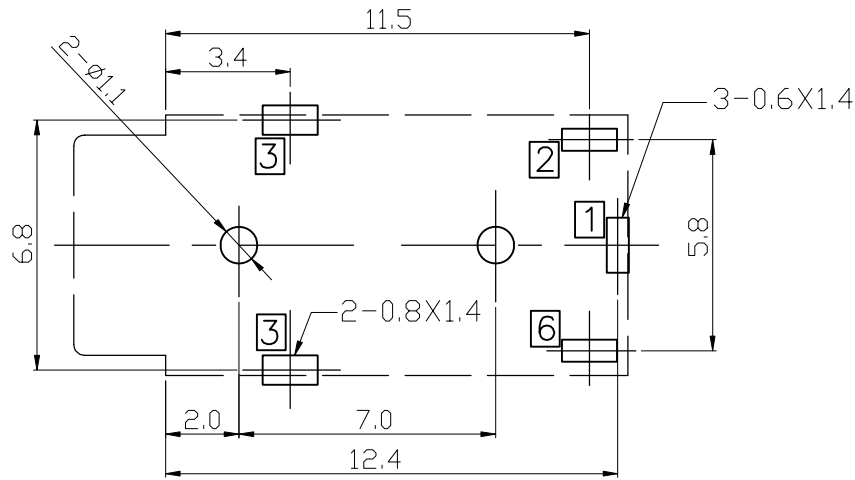

Cliff Electronic Components Ltd.

76 Holmethorpe Avenue, Holmethorpe Industrial Estate,
Redhill, Surrey, RH1 2PF, England, UK
Tel: 01737-771375 Fax: 01737-766012 Website: www.cliffuk.co.uk

**P.C.B LAYOUT
BOTTOM VIEW**