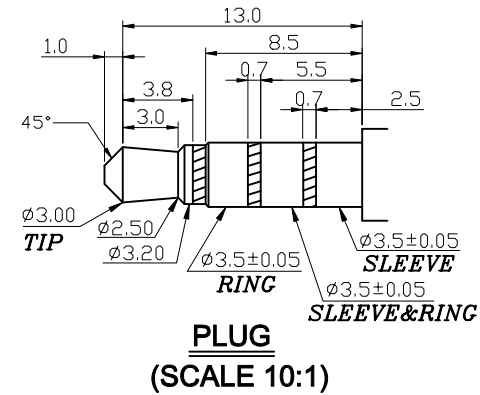

UNLESS OTHERWISE SPECIFIED TOLERANCES		PART NUMBER: FC68125					
DECIMALS :		PART NAME		3.5mm PHONE JACK			
X : ±0.50				DRAWN DATE			
X.X : ±0.30				Iss 1 30/09/11			
X.XX : ±0.15				Iss 2 30/01/13			
ANGLES :		MATERIAL		APPROVED			
X° ±5°				CHECKED			
X.X° ±3°				DRAWN			
		THICKNESS		SCALE :			
				5 : 1			
				SIZE :		UNIT :	
				A4		mm	
		PLATED COLOR		REV :			
				A			
				SHEET :		1 of 1	