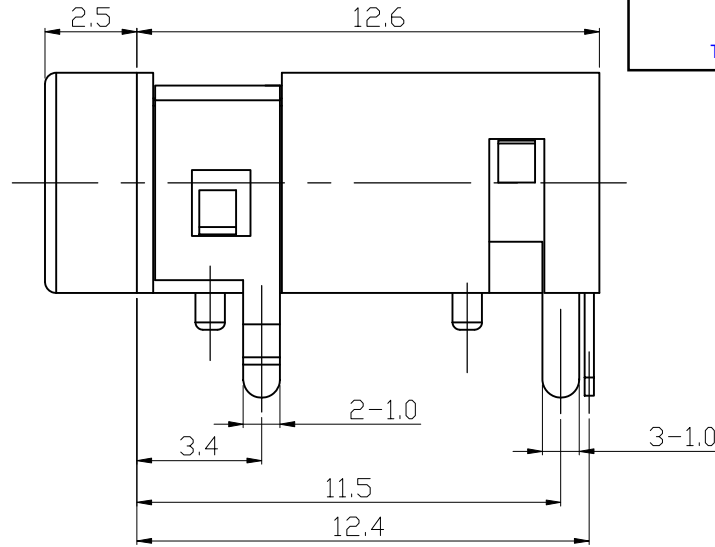

Cliff Electronic Components Ltd.

76 Holmethorpe Avenue, Holmethorpe Industrial Estate,
Redhill, Surrey, RH1 2PF, England, UK
Tel: 01737-771375 Fax: 01737-766012 Website: www.cliffuk.co.uk

**P.C.B LAYOUT
BOTTOM VIEW**