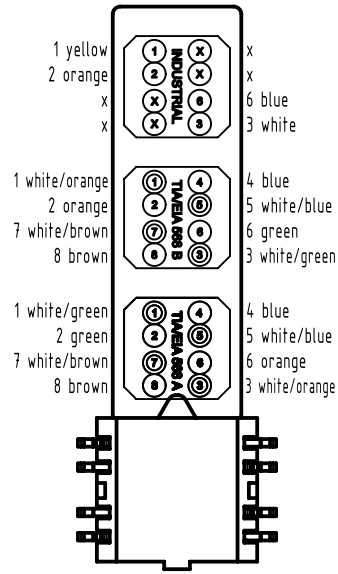

1 2 3 4 5 6

A

B

C

D

Wire inserting direction →

for wire gauge AWG 22-24

	All rights reserved Department EC PD - RO	All Dimensions in mm Original Size DIN A4		Scale 2:1	Free size tol.		Ref. Sub.	
		Created by POPESCUD	Inspected by PRIESTER	Standardisation HOFFMANN	Date 2017-11-27	State Final Release		
HARTING Electronics GmbH D-32339 Espelkamp		Title preLink Terminal mod AWG22/23, yel. 1=10					Doc-Key / ECM-Nr. 100193434/UGD/004/D 500000128437	
		Type TB	Number 20820000001			Rev. D	Page 1/1	