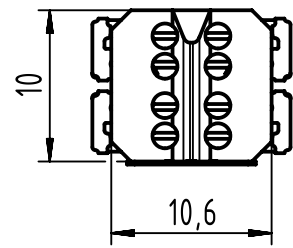

1 2 3 4 5 6

A

B

C

D

Wire inserting direction →

for wire gauge AWG 22-24

	All rights reserved Department EC PD - RO	All Dimensions in mm Original Size DIN A4		Scale 2:1	Free size tol.		Ref. Sub.	
		Created by POPESCUD	Inspected by PRIESTER	Standardisation HOFFMANN	Date 2017-11-27	State Final Release		
HARTING Electronics GmbH D-32339 Espelkamp		Title preLink Terminal mod AWG22/23, yel. 1=10					Doc-Key / ECM-Nr. 100193434/UGD/004/D 500000128437	
		Type TB	Number 20820000001			Rev. D	Page 1/1	