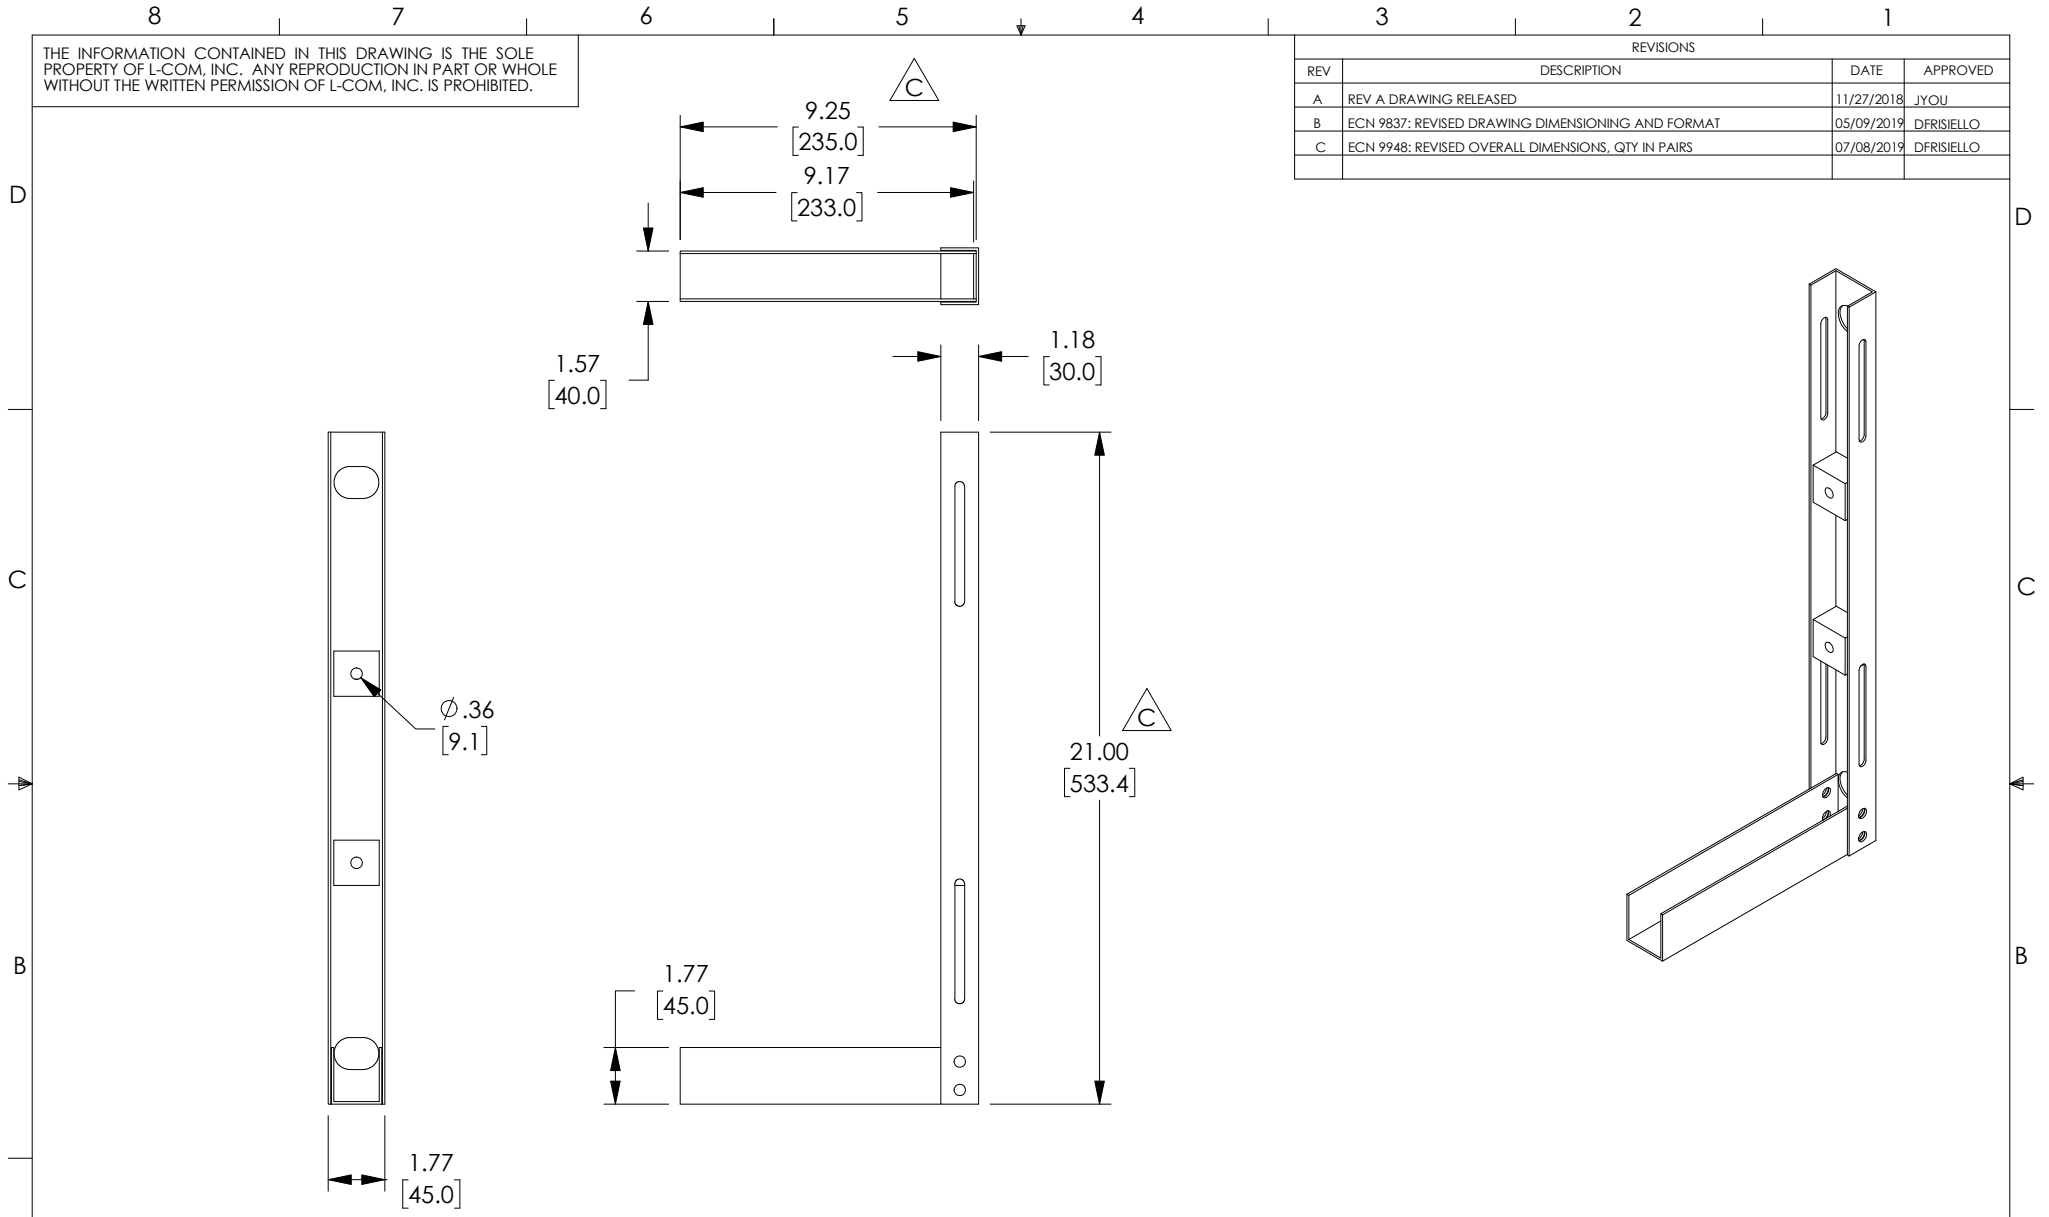

THE INFORMATION CONTAINED IN THIS DRAWING IS THE SOLE PROPERTY OF L-COM, INC. ANY REPRODUCTION IN PART OR WHOLE WITHOUT THE WRITTEN PERMISSION OF L-COM, INC. IS PROHIBITED.

REVISIONS			
REV	DESCRIPTION	DATE	APPROVED
A	REV A DRAWING RELEASED	11/27/2018	JYOU
B	ECN 9837: REVISED DRAWING DIMENSIONING AND FORMAT	05/09/2019	DFRISIELLO
C	ECN 9948: REVISED OVERALL DIMENSIONS, QTY IN PAIRS	07/08/2019	DFRISIELLO

NOTES:

1. ALL DIMENSIONS ARE FOR REFERENCE ONLY.
2. BRACKETS SUPPLIED IN PAIRS.

UNLESS OTHERWISE SPECIFIED, DIMENSIONS ARE IN INCHES [mm] OVERALL CABLE LENGTH TOLERANCE: ≤12 [305] = +1 [25] / -0 >12 [305] ≤60 [1524] = +2 [51] / -0 >60 [1524] ≤120 [3048] = +4 [102] / -0 >120 [3048] ≤300 [7620] = +6 [152] / -0 >300 [7620] = +5% / -0% ALL OTHER DIMENSIONAL TOLERANCES: .X = ± .2 [5.08] .XX = ± .02 [1.51] .XXX = ±.005 [1.13]	APPROVALS DRAWN BY JYOU	DATE 11/06/2018	50 HIGH STREET NORTH ANDOVER, MA 01845		
	CHECKED BY BGATES	DATE 11/06/2018		CATEGORY RACK PANELS	
	APPROVED BY BGATES	DATE 11/06/2018		PRODUCT DESCRIPTION L-COM DVR LOCKBOX VERTICAL WALL MOUNT BRACKETS FOR RP00026	
	PROJECTION 	COLOR VARIATIONS MAY OCCUR		SIZE <b>A</b>	FSCM NO. <b>43321</b>
			SCALE: NONE	CAD FILE: RP00019.SLDDRW	SHEET 1 OF 1