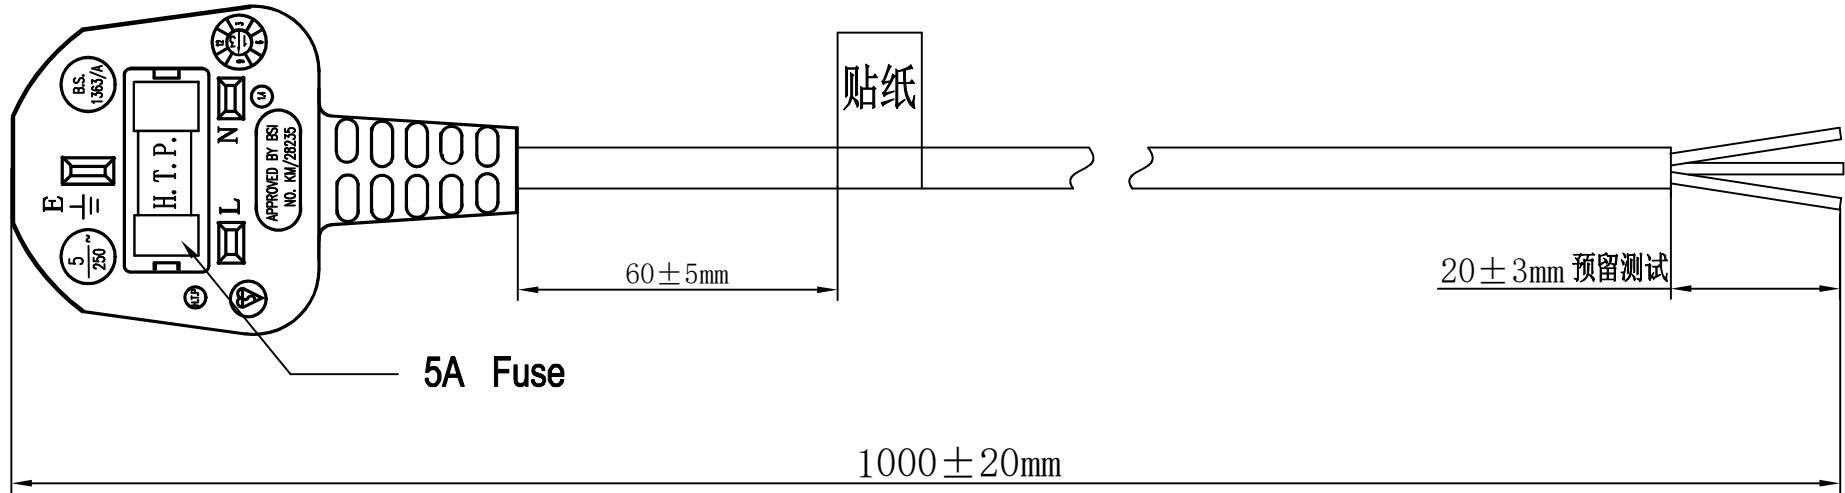

REVISION			
SYM	DESCRIPTION	DATE	APPROVAL

CABLE COLOR: H05VV-F 3G0.75mm² <VDE> N19626 60227 IEC 53 300/500V

CABLE COLOR: BLACK

UNLESS SPECIFIED ALL DIMENSIONS ARE
IN MM TOLERANCE ON:
FRACTION: DECIMALS: +/-0.10 ANGLE:

SHEET:	1 OF 1	DWG SIZE:	A4
SCALE:	N. T. S	ISSUE NO:	A
DRAWER:	郭金闪	DATE:	2019/06/12
REVIEW:		DATE:	
APPROVAL:		DATE:	

CUSTOMER NAME:	CPC
CUSTOMER ORDER NO:	---
QTY REQ'D PER UNIT:	

CUST PART NO:	PL16106 PEL01284
DRAWING NO:	
MODEL NO:	