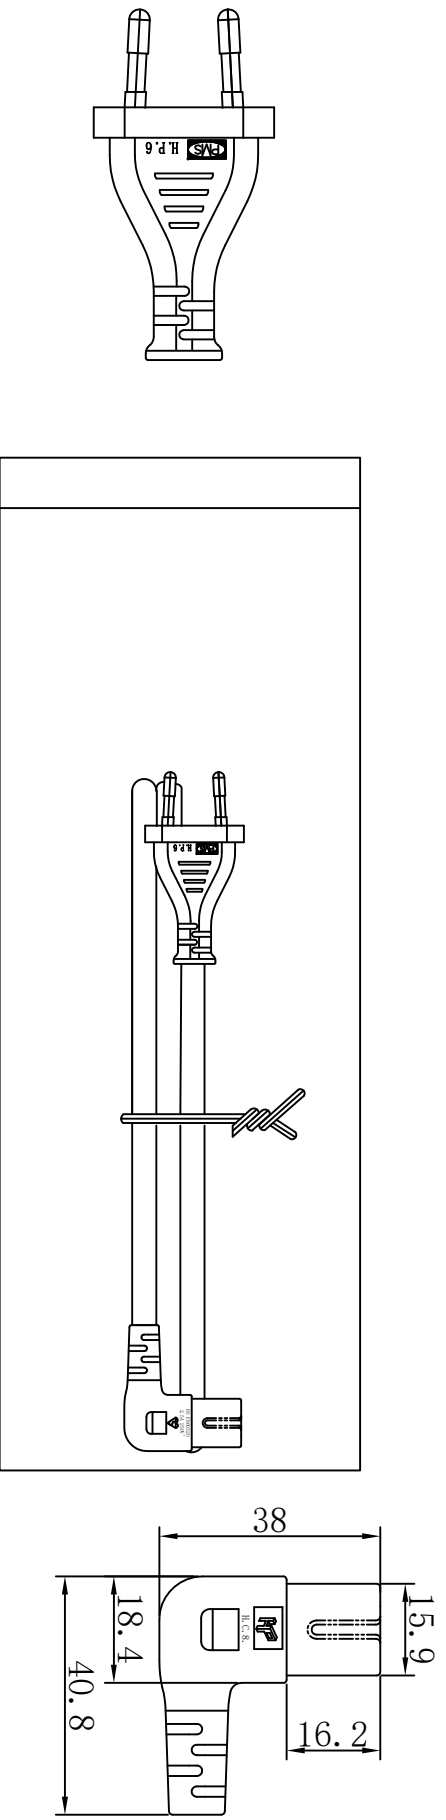

REVISION			
SYM	DESCRIPTION	DATE	APP

CABLE MARKING: H03VVH2-F 2X0.75mm² <VDE> N19626 60227 IEC 52 300/300V
 CABLE COLOR: BLACK