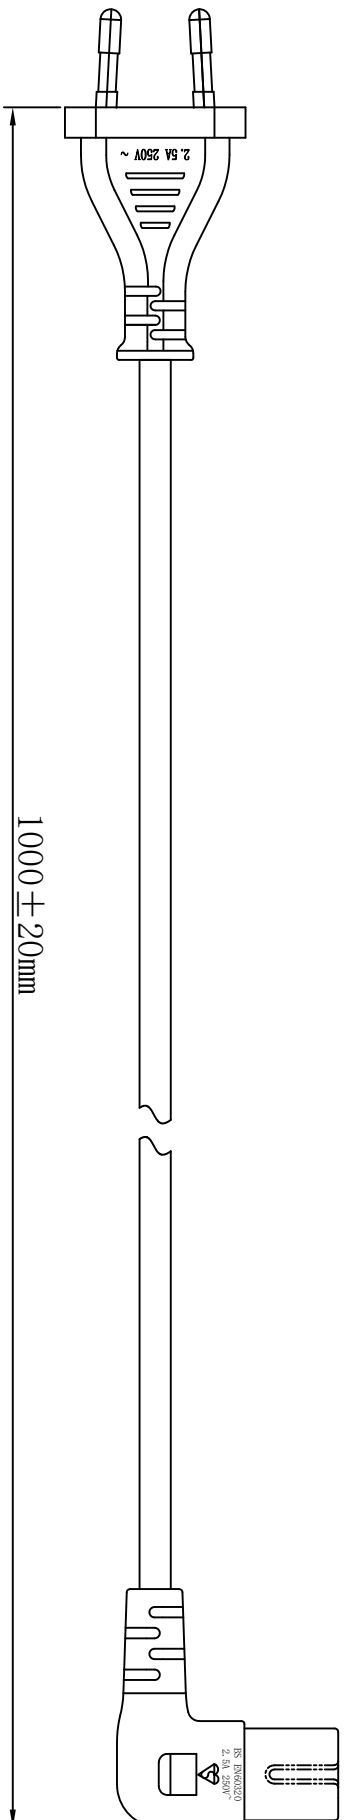

REVISION			
SYM	DESCRIPTION	DATE	APP

CABLE MARKING: H03VVH2-F 2X0.75mm² <VDE> N19626 60227 IEC 52 300/300V
 CABLE COLOR: BLACK