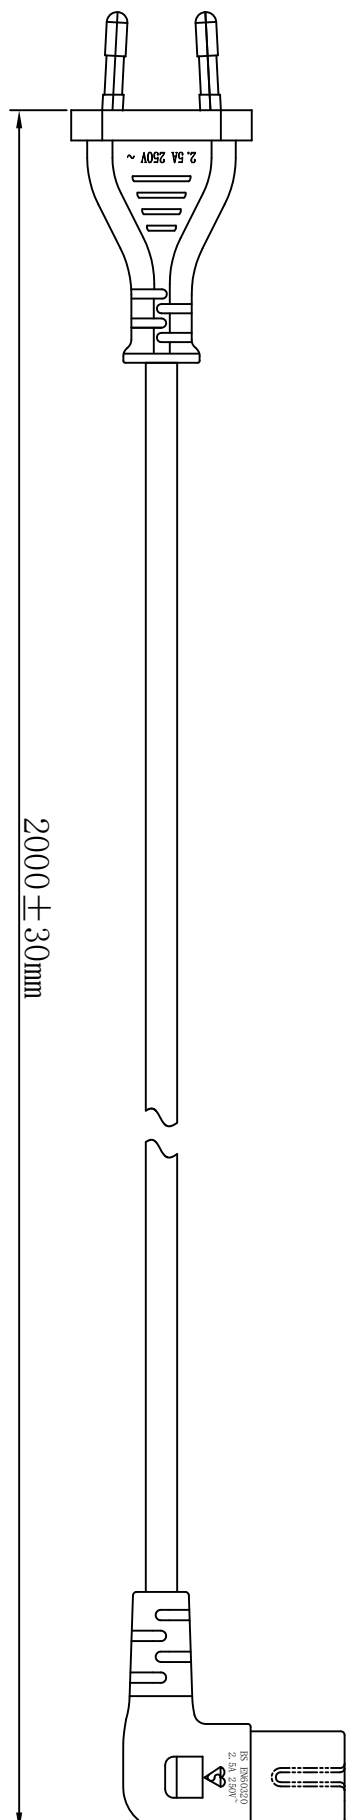

REVISION			
SYM	DESCRIPTION	DATE	APP

CABLE MARKING: H03VVH2-F 2X0.75mm² <VDE> N19626 60227 IEC 52 300/300V
 CABLE COLOR: BLACK