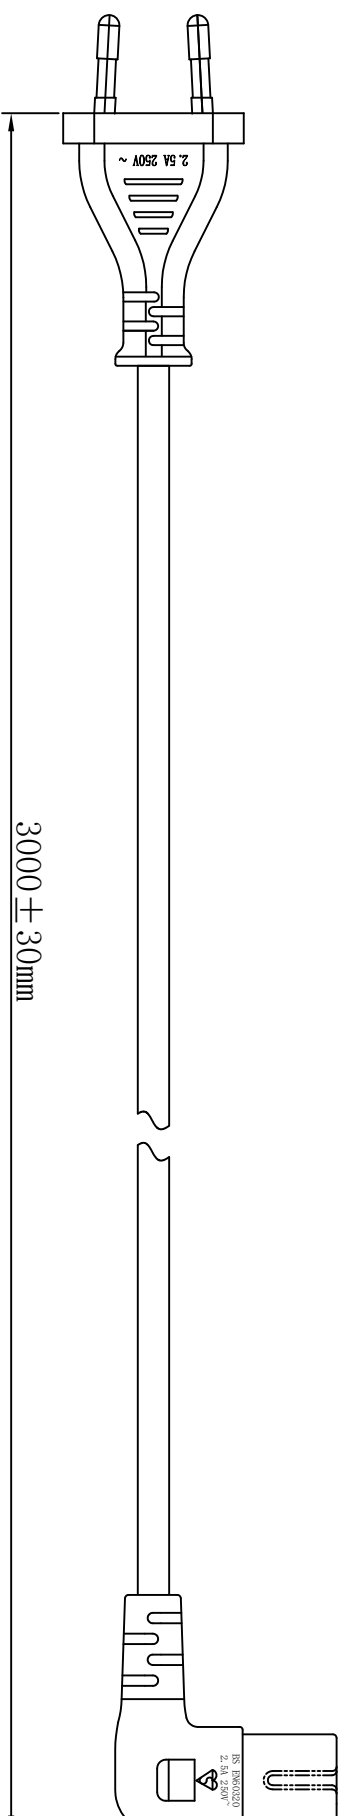

REVISION			
SYM	DESCRIPTION	DATE	APP

CABLE MARKING: H03VVH2-F 2X0.75mm<sup>2</sup> <VDE> N19626 60227 IEC 52 300/300V  
 CABLE COLOR: BLACK