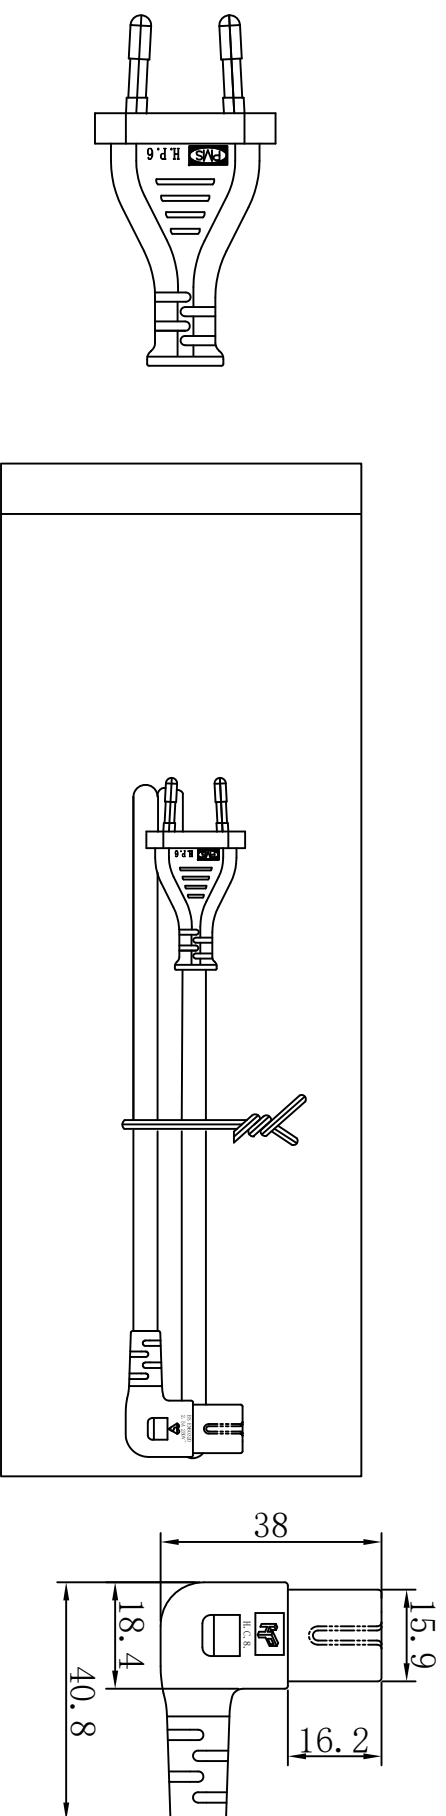

REVISION			
SYM	DESCRIPTION	DATE	APP

CABLE MARKING: H03VVH2-F 2X0.75mm<sup>2</sup> <VDE> N19626 60227 IEC 52 300/300V  
 CABLE COLOR: BLACK