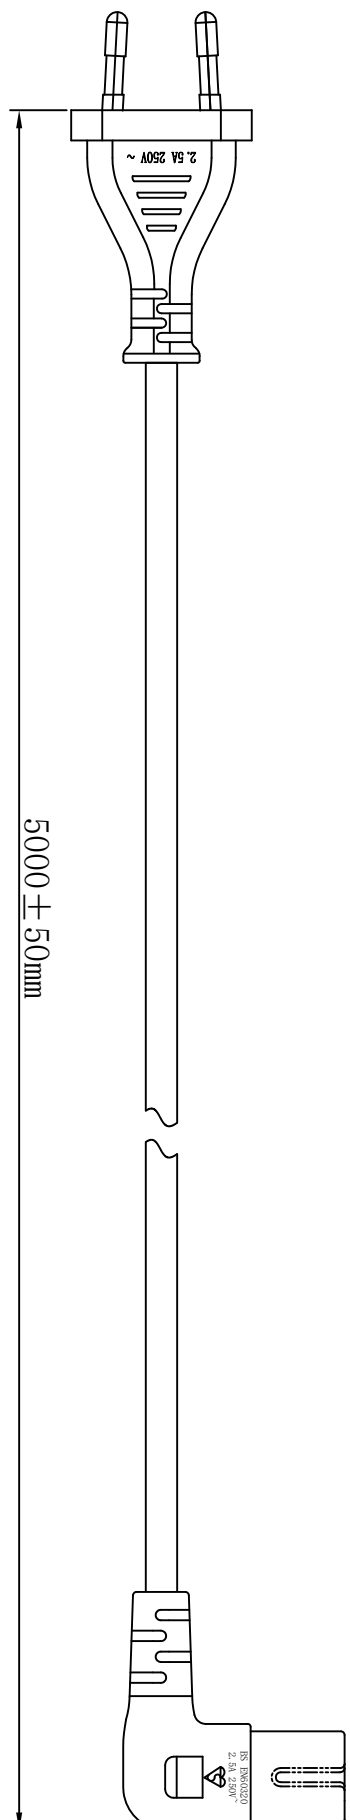

REVISION			
SYM	DESCRIPTION	DATE	APP

CABLE MARKING: H03VVH2-F 2X0.75mm² <VDE> N19626 60227 IEC 52 300/300V
 CABLE COLOR: BLACK