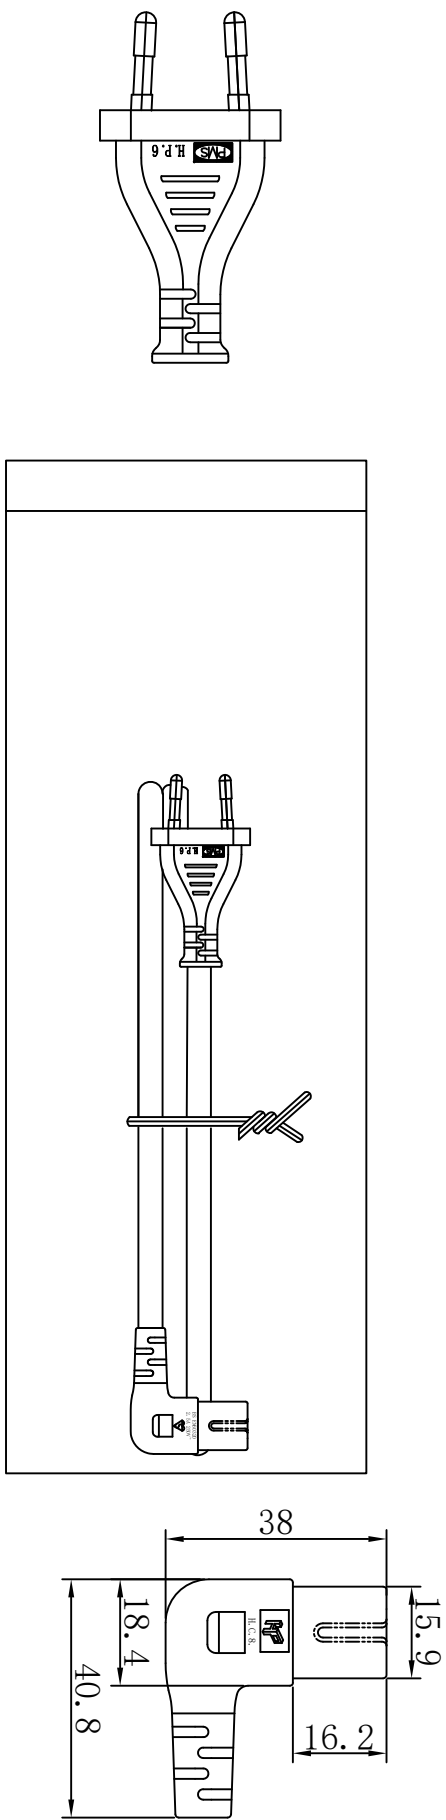

REVISION			
SYM	DESCRIPTION	DATE	APP

CABLE MARKING: H03VVH2-F 2X0.75mm² <VDE> N19626 60227 IEC 52 300/300V
 CABLE COLOR: BLACK