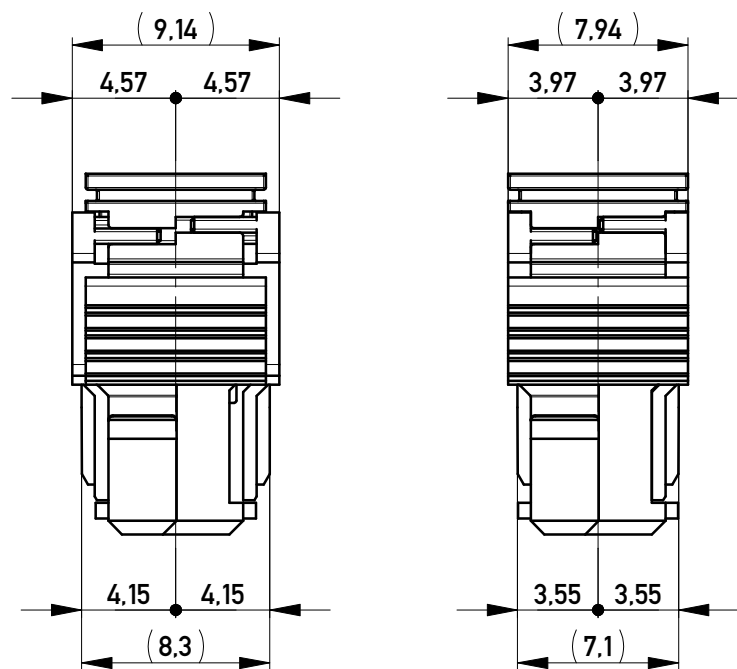

Abdeckungen vorverrastet
covers loose mounted

Abdeckungen verpresst
covers pressed on

Verpackt in Tray - tray packaging
Verpackungseinheit 80 Stück - packaging unit 80

Einzelheit X
detail X

474037		rot <i>red</i>	3.9	0.9	4.5	0.3	
474036		grün <i>green</i>	2.7	2.1	3.3	1.5	
474035		blau <i>blue</i>	1.5	3.3	2.1	2.7	
474034		schwarz <i>black</i>	0.3	4.5	0.9	3.9	
Ident-Nr. <i>part-no.</i>	Codierung <i>coding</i>	Farbe <i>color</i>	A	B	C	D	Bemerkung <i>note</i>

Copyright by ERNI Production GmbH & Co. KG
Proprietary notice pursuant to ISO 16016 to be observed.

Information:		Tolerances		Scale	3:1
All rights reserved. Only for Information. To ensure that this is the latest version of this drawing, please contact one of the ERNI companies before using.		All Dimensions in mm		Designation	
Subject to modification without prior notice. Drawing will not be updated.				F 2.54 DRC-B, 10-pin	
b	24.04.2018	www.ERNI.com		324230	
Index	Date	Class		DRCBUG	
				I A3	