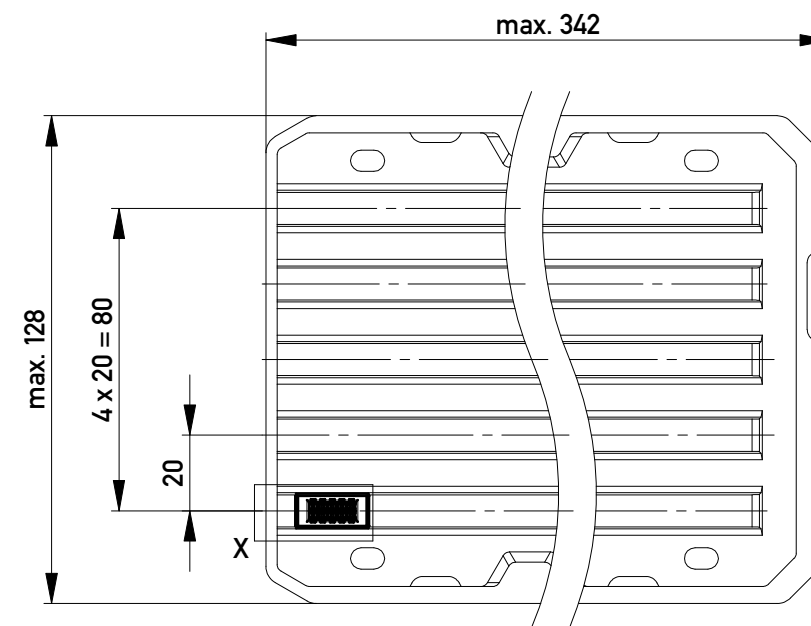

Abdeckungen vorverrastet
covers loose mounted

Abdeckungen verpresst
covers pressed on

Verpackt in Tray - tray packaging
Verpackungseinheit 80 Stück - packaging unit 80

Einzelheit X
detail X

474037		rot <i>red</i>	3.9	0.9	4.5	0.3	
474036		grün <i>green</i>	2.7	2.1	3.3	1.5	
474035		blau <i>blue</i>	1.5	3.3	2.1	2.7	
474034		schwarz <i>black</i>	0.3	4.5	0.9	3.9	
Ident-Nr. <i>part-no.</i>	Codierung <i>coding</i>	Farbe <i>color</i>	A	B	C	D	Bemerkung <i>note</i>

Copyright by ERNI Production GmbH & Co. KG
Proprietary notice pursuant to ISO 16016 to be observed.

Information:		Tolerances		Scale	3:1
All rights reserved. Only for Information. To ensure that this is the latest version of this drawing, please contact one of the ERNI companies before using.		All Dimensions in mm		Designation	
Subject to modification without prior notice. Drawing will not be updated.				F 2.54 DRC-B, 10-pin	
b	24.04.2018	www.ERNI.com		324230	
Index	Date	Class		DRCBUG	
				I A3	