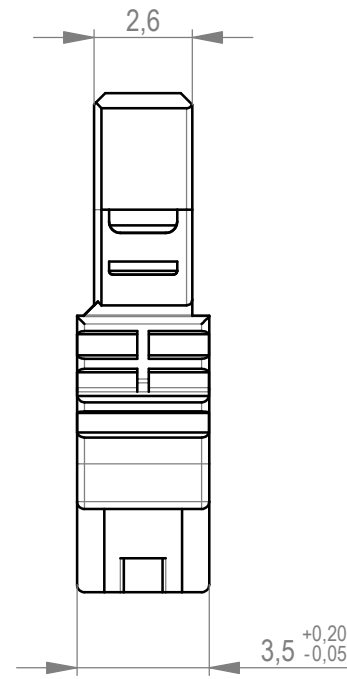

Leitungsführung offen (Anlieferungszustand)
with opening cable guide mounted (state at time of supply)

Leitungsführung geschlossen
cable guide pressed on