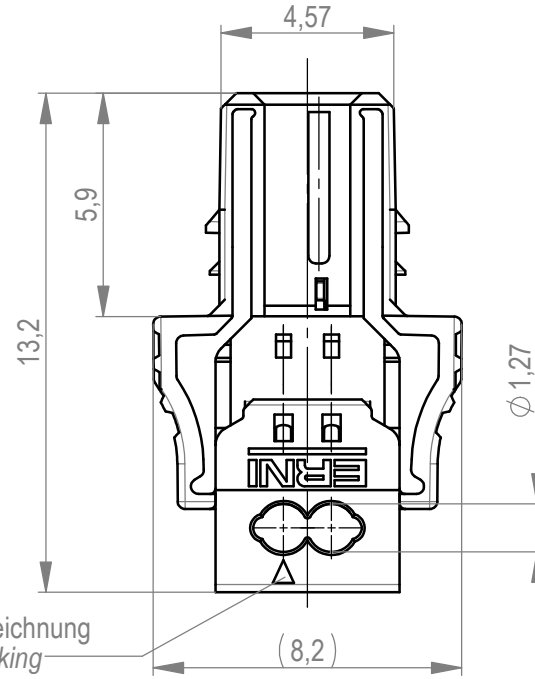

Leitungsführung offen (Anlieferungszustand)
with opening cable guide mounted (state at time of supply)

Leitungsführung geschlossen
cable guide pressed on