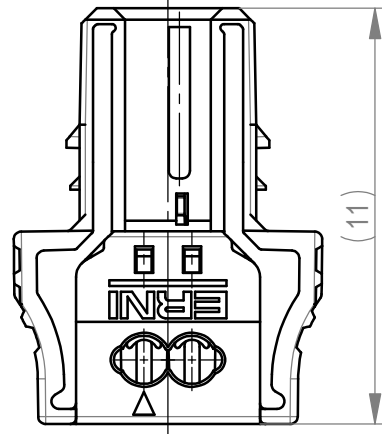

Leitungsführung offen (Anlieferungszustand)
with opening cable guide mounted (state at time of supply)

Leitungsführung geschlossen
cable guide pressed on