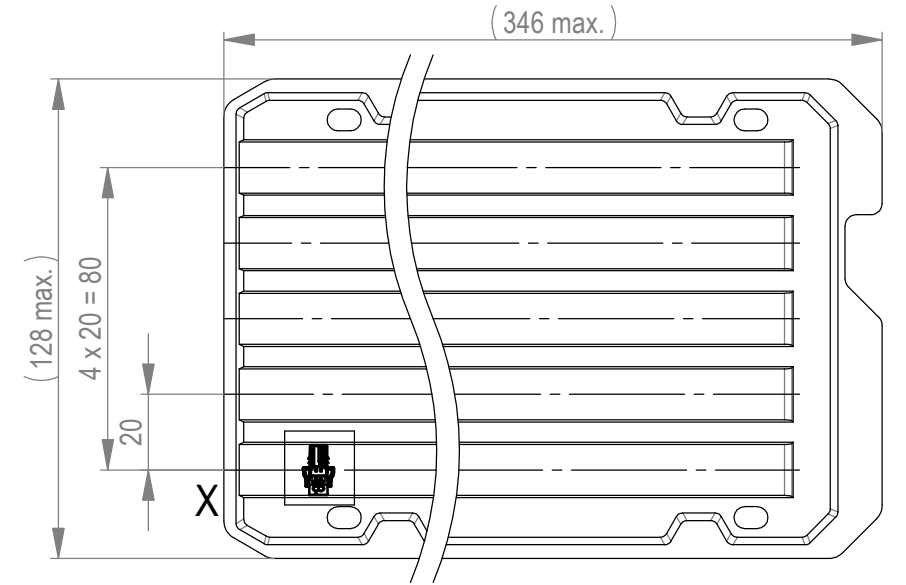

Verpackt in Tray - tray packaging
Verpackungseinheit 190 Stück - packaging unit 190 pcs

Einzelheit X / detail X
M 2:1 / scale 2:1

Codierung Variante rot
coding version red

Codierung Variante grün
coding version green

Codierung Variante blau
coding version blue