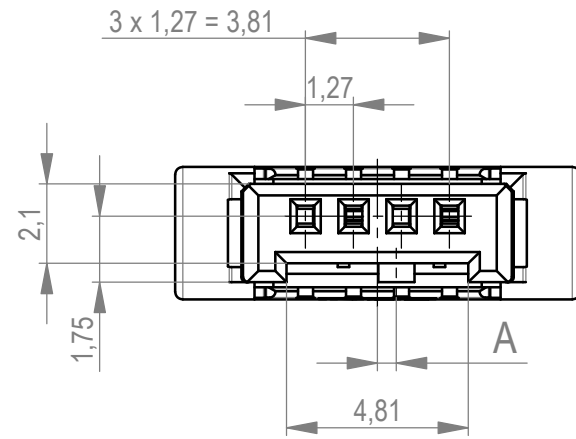

524424		rot red	1,5	
524423		grün green	1,5	
524422		blau blue	0,5	
524421		schwarz black	0,5	
Ident-Nr. part-no.	Codierung coding	Farbe colour	A	Bemerkung remark

Dimension no.	Tolerances Dim. for Information ISO 8015	 All Dimensions in mm	Scale 5:1	Material
Customer drawing: All rights reserved. Only for Information. To ensure that this is the latest version of this drawing, please contact one of the ERNI companies before using.	Subject to modification without prior notice. Drawing will not be updated.		MicroBridge Female Cable Outlet 90 IDC Type 2 04pin 0,35mm² 524420	
c Index	08.02.2022 Date		ERNI International AG Zürichstrasse 72 8306 Brüttisellen - Zürich Switzerland	I A3
			Class	MCBP