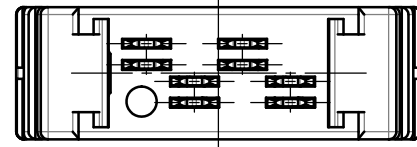

Leitungsführung offen (Anlieferungszustand)
with opening cable guide mounted (state at time of supply)