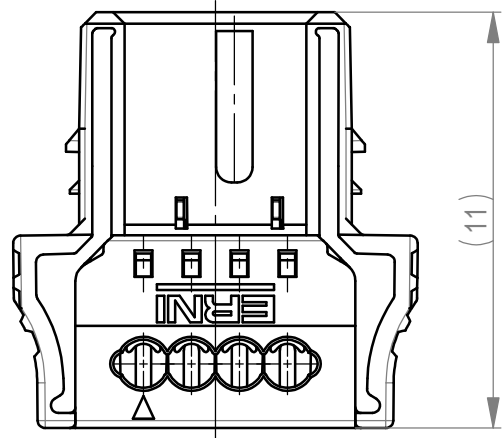

Leitungsführung offen (Anlieferungszustand)
with opening cable guide mounted (state at time of supply)

Leitungsführung geschlossen
cable guide pressed on