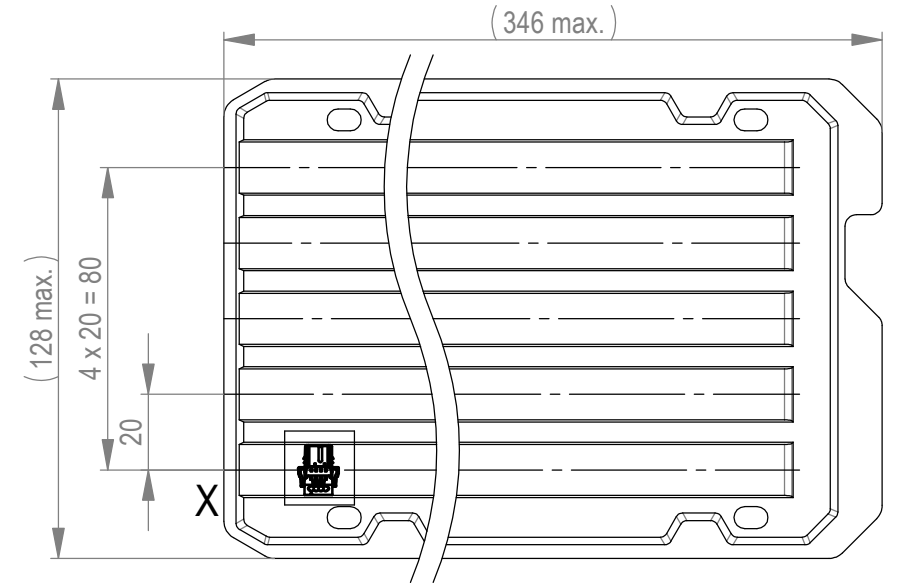

Verpackt in Tray - tray packaging
Verpackungseinheit 145 Stück - packaging unit 145 pcs

Einzelheit X / detail X
M 2:1 / scale 2:1