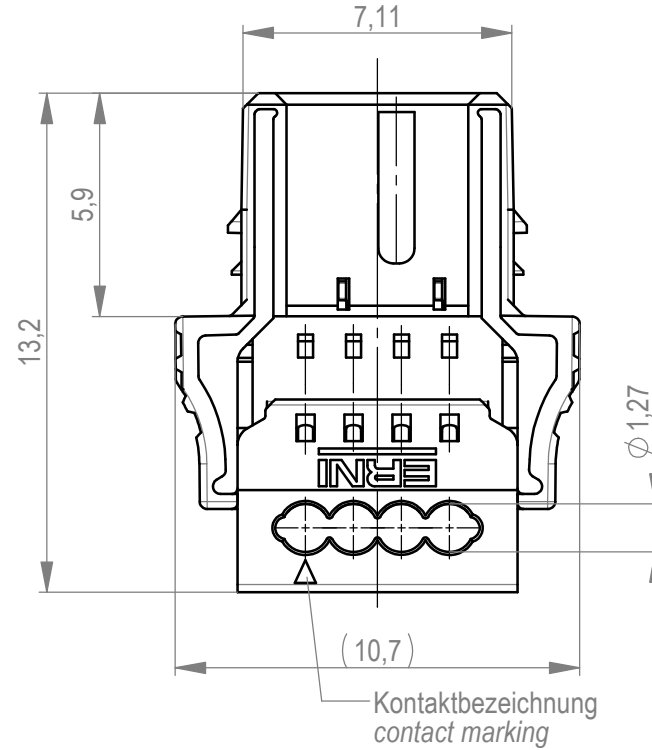

Leitungsführung offen (Anlieferungszustand)
with opening cable guide mounted (state at time of supply)

Leitungsführung geschlossen
cable guide pressed on