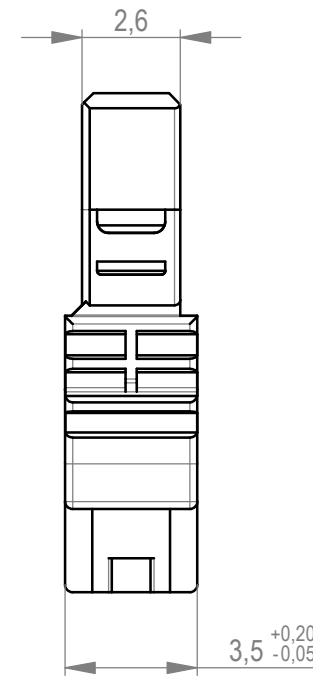

Leitungsführung offen (Anlieferungszustand)
with opening cable guide mounted (state at time of supply)

Leitungsführung geschlossen
cable guide pressed on