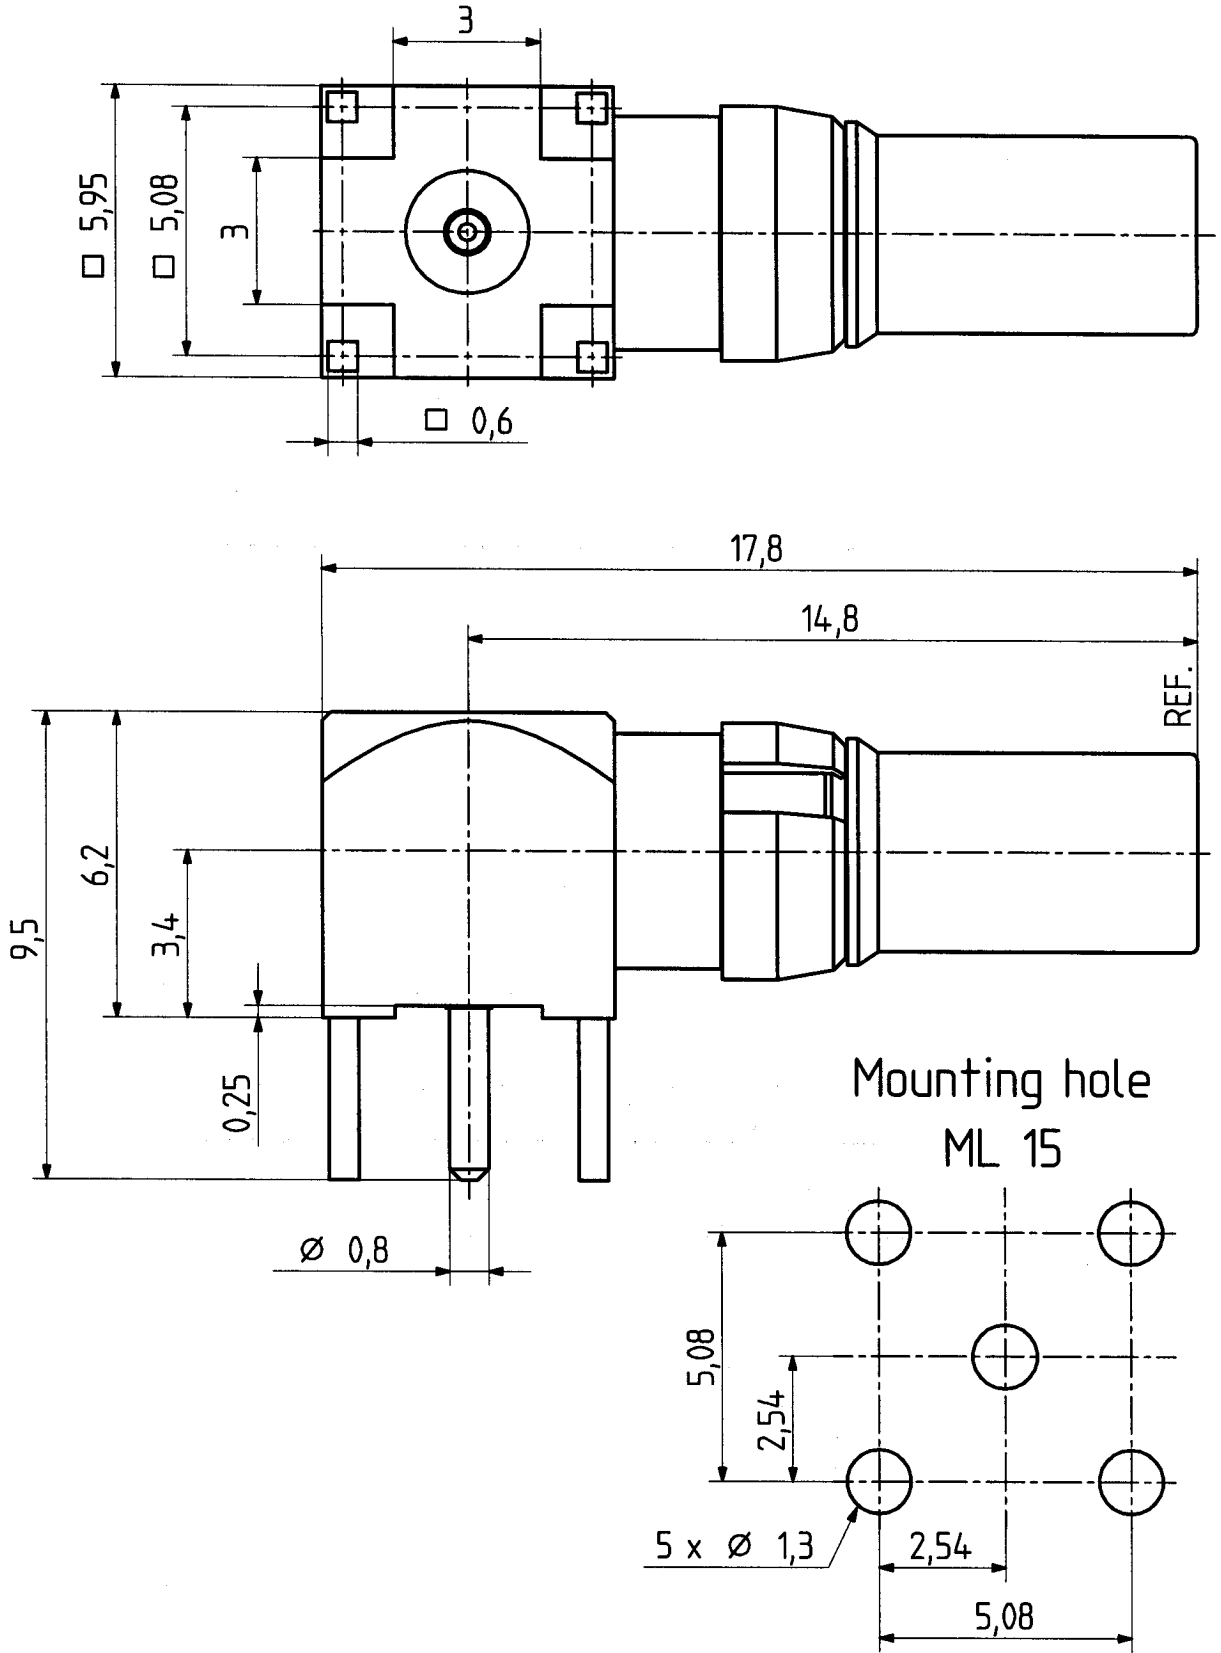

	date	sign
drawn	25.03.02	4469/KRI
checked	26.03.02	4953/kam
approved	26.03.02	4953/kam

scale

7:1

HUBER + SUHNER
CH-ITC-RBS-CON

dimensions in mm

drawing number

4.13.20298

Index