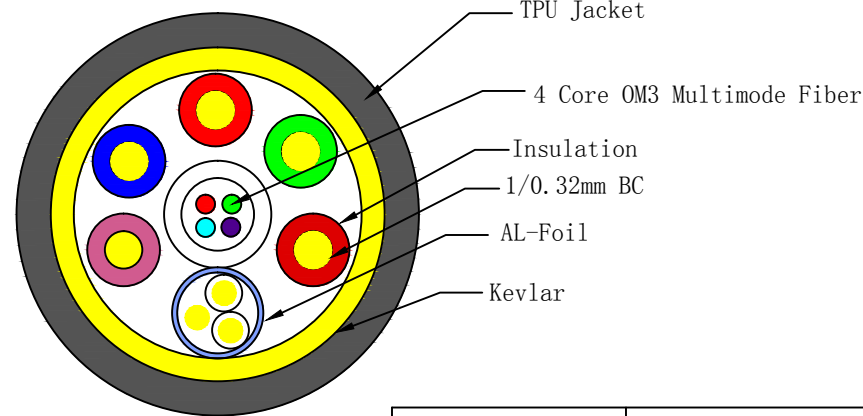

NOTE:

- Display port 1.4 Mode
- Input: Display port Male TX
- Output: Display port Male RX
- Plug and Play
- Connector the pin and shell gold plating
- Metal housing with lock
- Converts electrical data signals to optical signals
- 4core OM3 Multimode Fiber (high speed data)and 7core copper cable
- Round cable Black TPU jacket
- Easy to install with Active Optic Cable
- Supports bandwidth up to 32.4Gbps
- Resolution: 4K@120HZ (4:4:4) 8bit
- Resolution: 8K@60HZ (4:4:4) 8bit
- Supports 3D/HDCP2.2/EDID/HDR
- ROHS2.0 and REACH compliant

Item no	Length
14.01.3490	30000mm ^{+500mm} _{-100mm}
14.01.3492	50000mm ^{+500mm} _{-100mm}

DESC.	ROLINE Display Port 1.4 Male-Male Hybrid active optical cable (AOC) metal plug with lock
-------	--

		NEW	2019-5-20	A
BY	CHK	REVISION RECORD MODIFICATIONS	DATE	REV.