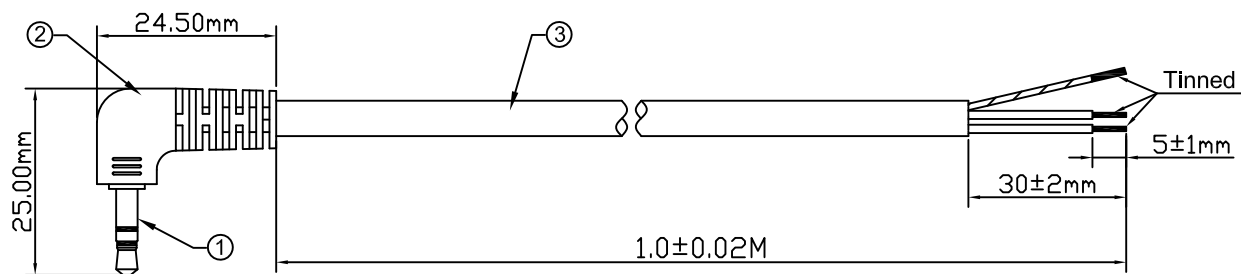

3

2

2

1

1

③	(10/0.12BC + PVC Insulation + 26/0.12BC Spiral Shield) x 2C + PVC Sheath, Black, O.D 3.7mm	1 PCS
②	Black PVC	1 PCS
①	Gold 3.5 Stereo Plug	1 PCS
No.	Description	Quantity

SAMSON ELECTRIC WIRE CO.,LTD

TITLE 3.5mm Right Angle Gold Stereo Plug To Open End, Black, 1.0M			DWG NO. WI-RD-DWG-SS-AUDL73		MODEL NO. AUDL73	SCALE ***	UNLESS OTHERWISE SPECIFIED : DIMENSIONS ARE IN MM TOLERANCES DIMENSIONS ± 0.10MM ANGULAR ± 0.5°	SH 1 OF 1	A4
DRN Cyh	CHK Fsh	APPD Fsh	MATERIAL ***	ISSUE DATE 08-12-2007	ISSUE NO. 01				