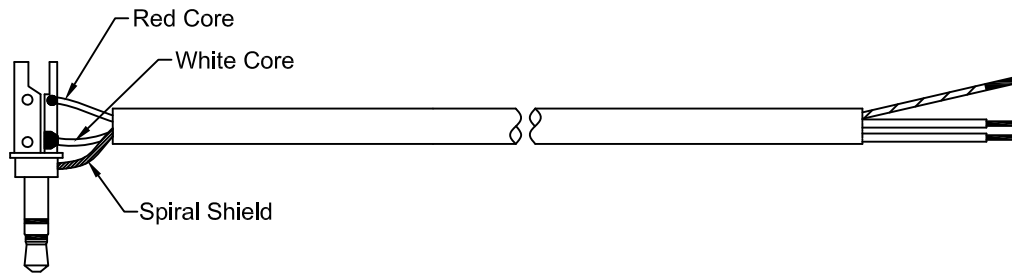

3

2

2

1

1

③	(10/0.12BC + PVC Insulation + 26/0.12BC Spiral Shield) x 2C + PVC Sheath, Black, O.D 3.7mm	1 PCS
②	Black PVC	1 PCS
①	Gold 3.5 Stereo Plug	1 PCS
No.	Description	Quantity

SAMSON ELECTRIC WIRE CO.,LTD

TITLE 3.5mm Right Angle Gold Stereo Plug To Open End, Black, 1.0M			DWG NO. WI-RD-DWG-SS-AUDL73		MODEL NO. AUDL73	SCALE ***	UNLESS OTHERWISE SPECIFIED : DIMENSIONS ARE IN MM TOLERANCES DIMENSIONS ± 0.10MM ANGULAR ± 0.5°	SH 1 OF 1	A4
DRN Cyh	CHK Fsh	APPD Fsh	MATERIAL ***	ISSUE DATE 08-12-2007	ISSUE NO. 01				