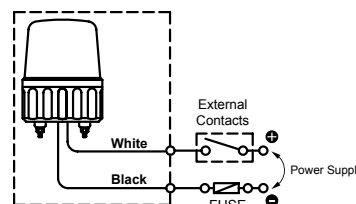

(□): indicates color of Lens; R, Y, G or B

Wall Mount Brackets

MAM-DS27

NOTE: See Page 14 for Dimensions.

Wiring Diagram

DC 12V & DC 24V

AVG-01-□ AVGB-01-□
AVG-02-□ AVGB-02-□

AC 110V & AC 220V