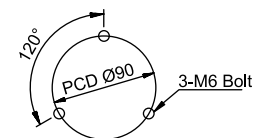

Specifications

Model	AVG	AVGB
Bulb Type	Incandescent	
Power Supply	12VDC, 24VDC, 110VAC, 220VAC	
Current Draw & Wattage	12VDC	2.08A, 25W
	24VDC	1.04A, 25W
	110VAC	0.22A, 25W
	220VAC	0.11A, 25W
Sound Level	—	80 dB
Rotation Rate	150 times/minute	

Dimensions

unit: mm

Stud Mount Hole Layout

Optional Orders

Replacement Parts

Bulb	Part Number	Specifications
	MAB-T15-D-012-25	12V DC, 25 Watt
	MAB-T15-D-024-25	24V DC, 25 Watt
	MAB-T15-D-130-25	110V AC, 25 Watt
	MAB-T15-D-240-25	220V AC, 25 Watt
Lens	LENS-AVG-(□)	Smooth Lens for Rotating Lights