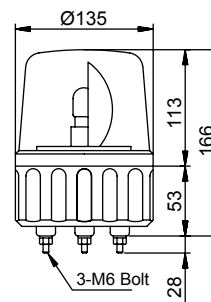

AVG Ø135mm Rotating Beacons with Buzzer

SIGNAL LIGHTS

- Incandescent type
- Red, Yellow, Green and Blue lens available
- Smooth lens
- Large rotating reflector
- Long life
- Stud mounted
- Optional Wall Mounting Bracket (MAM-DS27) available
- Buzzer (80dB) model available

Dimensions

unit: mm

Stud Mount Hole Layout

Optional Orders

Replacement Parts

Bulb	Part Number	Specifications
	MAB-T15-D-012-25	12V DC, 25 Watt
	MAB-T15-D-024-25	24V DC, 25 Watt
	MAB-T15-D-130-25	110V AC, 25 Watt
	MAB-T15-D-240-25	220V AC, 25 Watt
Lens	LENS-AVG-(□)	Smooth Lens for Rotating Lights