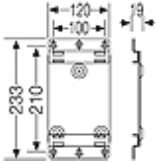

KV BP 04

Mounting plate

- for outdoor box installation with KV XX04 and KV PC XX04
- assembly kit containing 1 stainless steel plate, screws and fixing brackets
- for wall, pipe and post installation
- Attachment at horizontal or upright pipes possible
- for pipe / post installation additional tensioning straps and accessories are needed

Dimension drawing

material:

stainless steel