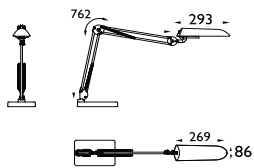

OPTIONS

VERIT

Article No	Socket	Ilcos	Watt	Weight	Arm Length	Lumen	IP Rating	RA Value	Colours
8163-113-102	G24q-1	FSQ	13	1.0	830	900	20	85	☐
8163-113-202	G24q-1	FSQ	13	1.0	830	900	20	85	■

ACCESSORIES

- Verit rectangular base, white
- Verit rectangular base, Black
- A table clamp, white
- A table clamp, black

DESIGNATION

- 8990-511-1
- 8990-511-2
- 8990-022-1
- 8990-022-2