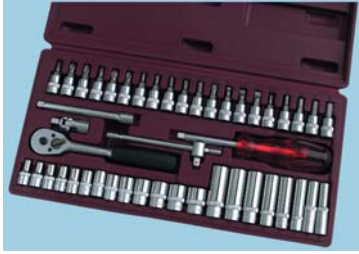

## Socket set

1/4in Square Drive

Manufactured from chrome alloy steel.  
Set includes quick release ratchet,  
100mm extension, universal joint,  
spinner handle, sliding T-handle and  
bit holder. Supplied in a moulded case.  
Single hex.

Contents  
Standard socket 4, 4.5, 5, 5.5, 6, 7, 8, 9, 10, 11, 12,  
13, 14mm  
Deep socket 6, 7, 8, 9, 10, 11, 12, 13mm  
Hexagon bit 3, 4, 5, 6, 7mm  
Torx bit T10, T15, T20, T25, T27, T30

Contents  
Slotted bit 4, 5.5, 6.5mm  
Phillips bit No1, No2, No3  
Pozidriv bit No1, No2, No3