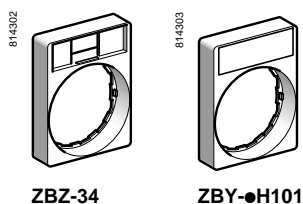

Control and signalling units Ø 22

Harmony® style 4

Pushbuttons, switches and pilot lights with chromium plated metal bezel

Separate components and accessories: for heads

ZBZ-34

ZBY-6H101