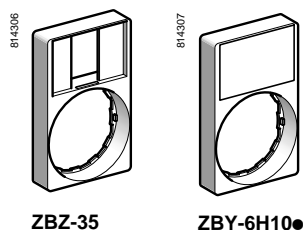

(1) "Start" functions: white letters on black background. "Stop" functions: white letters on red background (unless otherwise specified above).

Control and signalling units Ø 22

Harmony® style 4

Pushbuttons, switches and pilot lights with chromium plated metal bezel

Separate components and accessories: for heads

ZBZ-34

ZBY-6H101

ZBZ-33

ZBY-6100

ZBZ-35

ZBY-6H100

ZBY-4100

XBY-2U

Flush mounting with bezel legend holders (30 x 40 mm) for 8 x 27 mm legends

Description	Colour	Sold in lots of	Unit reference	Weight kg
Without legend	–	10	ZBZ-34	0.003
With blank legend	Black or red background	10	ZBY-2H101	0.004
	White or yellow background	10	ZBY-4H101	0.004