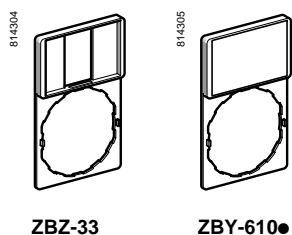

ZBZ-33

ZBY-6100