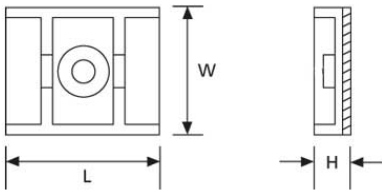

Catamount®

T&B Catalog Number:

MCNY-1250-9-D

UPC Number:

72849411145

Description:

Cable Tie Cradle Mounting Base 1x1.25"
Natural Nylon 6.6 Adhesive/Screw Mounting- #6 Screw For Use with Cable Ties Up to 120 lbs.

Status:

Active

WEB_USE

-T&B Product Line 009

General

-Material Nylon 6.6
-Color Natural
-Mounting Method Adhesive/Screw
-Stud Size #6 Screw
-Max Tie Width Accepted .30
-For Cable Ties Up to 120 lbs.

Dimension Information

-Length (inches) 1.250
-Width (inches) 1.000
-Maximum Height (inches) .285
-Slot Height (inches) .090
-Slot Width (inches) .300

Specifications

-Temperature Rating -40°F to 185°F
-Flammability Rating UL 94 V-2