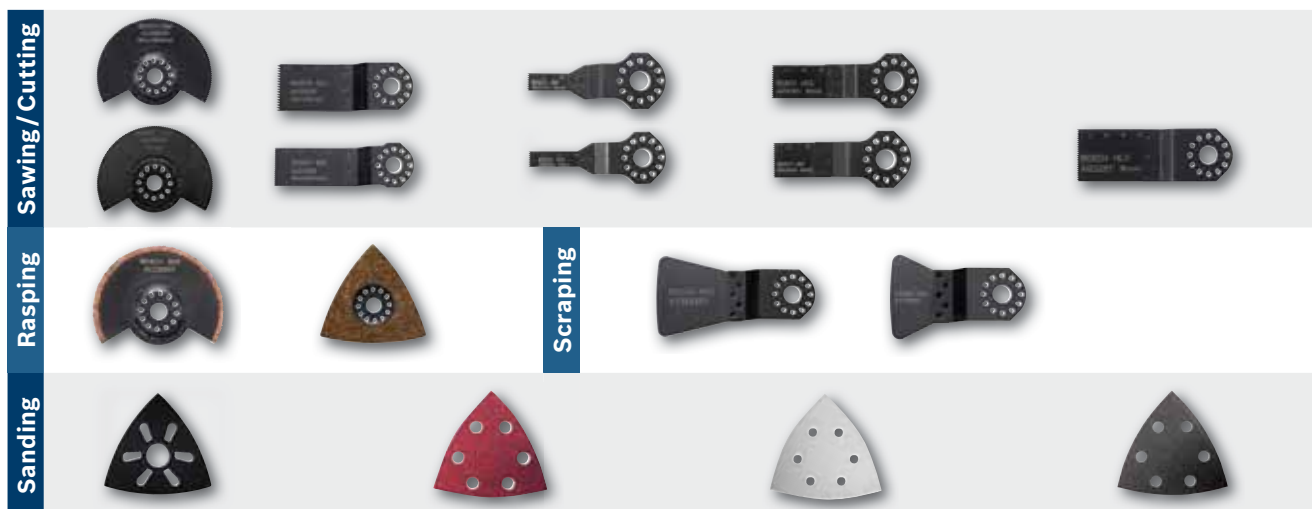

Accessories for Multi-Cutter GOP 10.8 V-Li Professional

A comprehensive range of accessories for other cordless tools can be found at www.bosch-pt.com