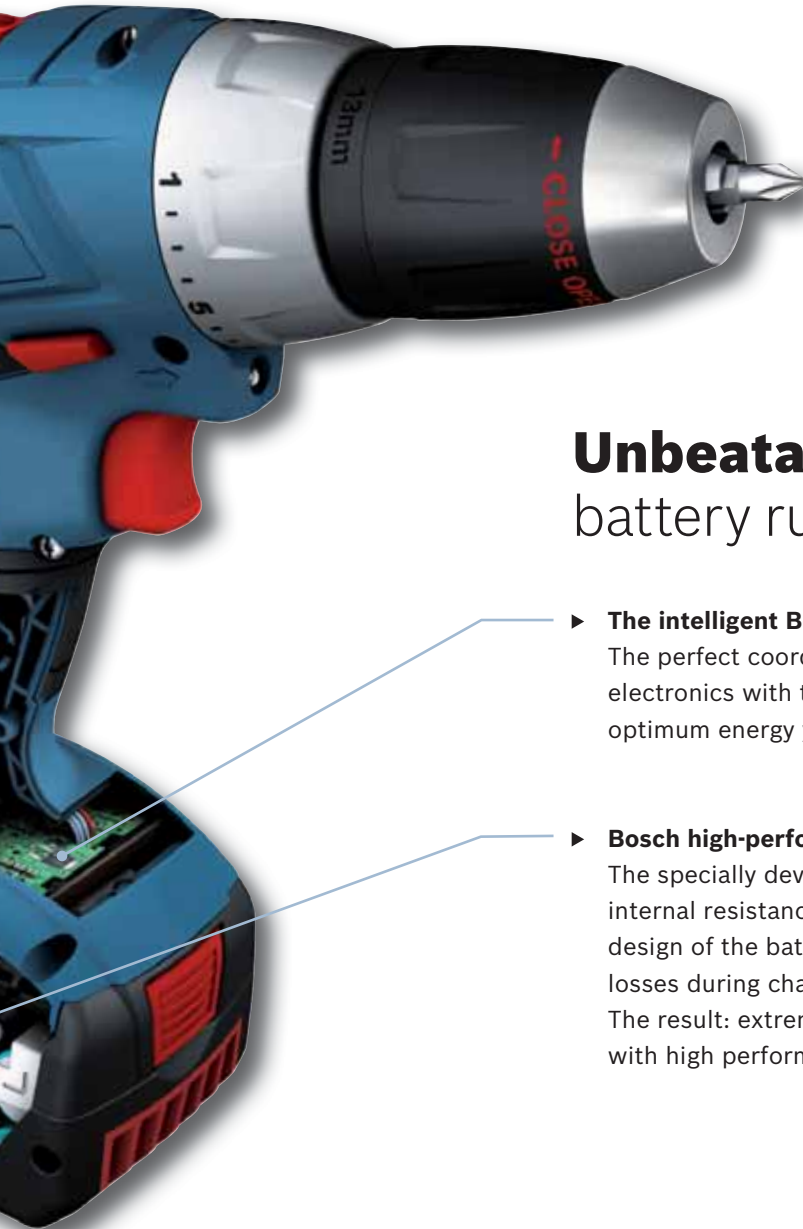

Unbeatable battery runtime

- **The intelligent Bosch power management**
  The perfect coordination of the Bosch Hightech electronics with the motor and gearbox ensures optimum energy yield from the battery cells.
- **Bosch high-performance battery packs**
  The specially developed cells with very low internal resistance and the high current capable design of the battery pack ensure low energy losses during charging and during operation. The result: extremely resilient battery packs with high performance capability.