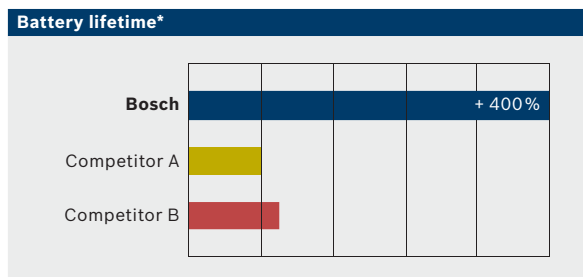

Bosch Premium lithium-ion technology:

Unique lifetime and runtime

Bosch was the first to introduce lithium-ion technology in professional cordless tools and has continually developed it further ever since. The result: **the Bosch Premium lithium-ion technology.**

Unique: 400% longer lifetime

The innovative Bosch Premium lithium-ion technology saves energy and ensures an up to 400% longer lifetime than that of lithium-ion batteries from other manufacturers.