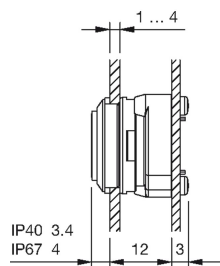

92-443.200 - Illuminated pushbutton actuator

92-443.200 - Illuminated pushbutton actuator

Attention: The preview is based on a sample product. This can differ from your current configuration.

Dimensions

Mounting cut-outs

Mounting

Mounting cut-out \varnothing 16 mm

Front

Front bezel material Plastic
 Front bezel colour black
 Front ring material Plastic
 Front ring colour black
 Front shape square
 Front dimension 18.8 x 18.8 mm

Other Attributes

Weight 0.003 kg

Operating-/Indication part

Lens optics transparent
 Lens material Plastic
 Lens colour red
 Lens shape flat

IP-Rating

Front protection IP 67

Actuator

Switching action Mo