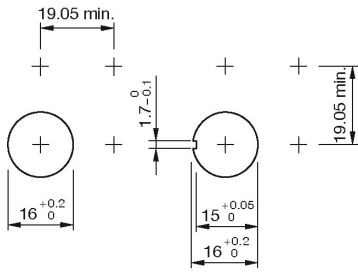

Mounting

Mounting cut-out \varnothing 16 mm

Front

Front bezel material Plastic
 Front bezel colour black
 Front ring material Plastic
 Front ring colour black
 Front shape square
 Front dimension 18.8 x 18.8 mm

Other Attributes

Weight 0.003 kg

Operating-/Indication part

Lens optics transparent
 Lens material Plastic
 Lens colour red
 Lens shape flat

IP-Rating

Front protection IP 67

Actuator

Switching action Mo

Function

Illuminated pushbutton

Wiring diagram