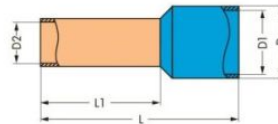

Item no.: 216-210
Product description: Ferrules sleeve for 16 mm² / awg 6 insulated electrolytic copper electrolytic copper gastight crimped according to din 46228, part 4/09.90

Produkt kann von Bild abweichen / product may differ

Packing unit 100 pieces

RoHS compliant

Strip length to	23 mm
Product group	2 (Terminal Block Accessories)
L	29 mm
L1	18 mm
D	9.6 mm
D1	8.8 mm
D2	5.8 mm
Weight	1.03 g
Color	blue
Customs Tariff No.	85369010
Country of Origin	Deutschland