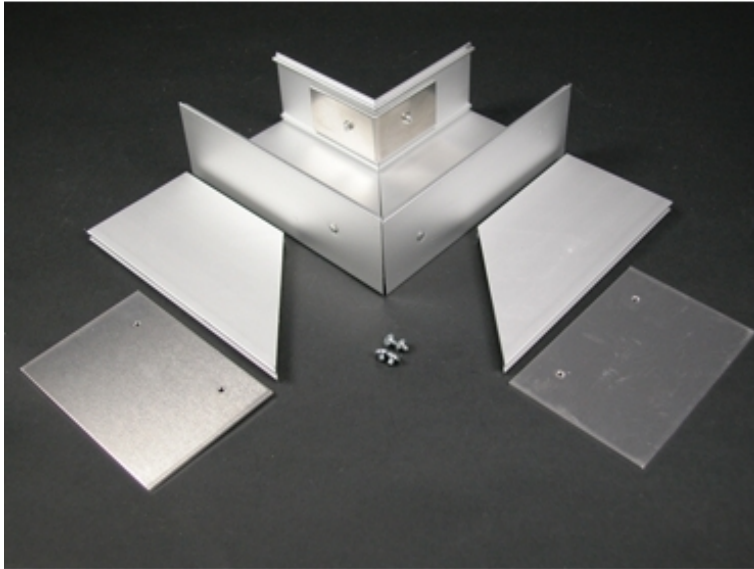

Wiremold

AL3311

AL3300 90 Degree Flat End Fitting - AL3311

Right angle turns on same surface. Two AL3301 Couplings included.

FEATURES

Available in these colors::

AL3311 - Satin Anodized

Specifications

GENERAL INFO

Color:

AL3311 - Satin Anodized