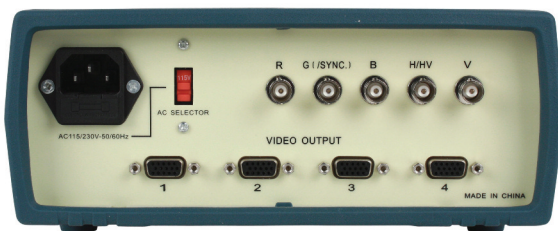

## Benchtop Video Generator for Computer Monitor, PC and MAC

### Model 1280B

The 1280B is a fully featured benchtop design to test both Mac and PC monitors. All patterns can be manually selected or place the 1280B in Auto for automatic cycling of each available pattern. Designed to test (burn in) one to four monitors, the 1280B can also be used as a display generator. Full color, green, blue, red, black and white.

#### Features:

- PC and Mac Patterns
- 16 Monitor Types/Resolution Selections
- Color Bar, Cross Hatch, Dot, Color Raster
- VGA, SVGA, RGB, HVV & Four DB 15 (Rear panel) for multiple monitor burn in

Specifications		model
		1280B
<b>Available Patterns</b>		
	Color Bars	
	Color Rasters	
	Dot	
	Crosshatch	
<b>Outputs</b>		
	RGB	
	H/HV Sync	
	V Sync	
<b>Resolutions</b>		
<b>PC</b>		
	1280 x 1024	
	1024 x 768 (non-interlaced)	
	8415A (interlaced)	
	SVGA 800 x 600	
	SVGA 1024 x 768	
	VGA 640 x 480	
	VGA 640 x 350	
	VGA 720 x 400	
	EGA	
	CGA	
	MDA	
<b>Mac</b>		
	1280 x 1024	
	1152 x 870	
	1024 X 768 (non-interlaced)	
	832 x 624	
	640 x 480	
	512 x 384	
<b>General</b>		
Power Source	9V battery or AC adapter	
Dimensions	3.125 x 9.44 x 9.25" (78 x 240 x 235mm)	
Weight	2.5lbs. (1.1kg)	
<b>One Year Warranty</b>		
Included Accessories: BE 9 AC adapter		