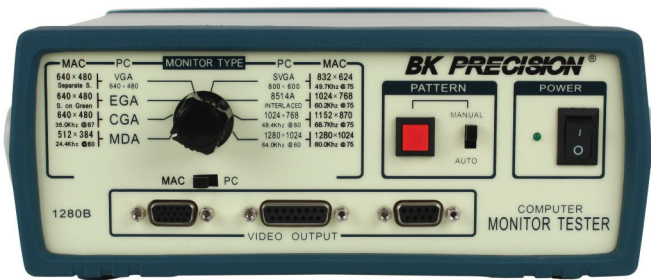

## Benchtop Video Generator for Computer Monitor, PC and MAC

### Model 1280B

The 1280B is a fully featured benchtop design to test both Mac and PC monitors. All patterns can be manually selected or place the 1280B in Auto for automatic cycling of each available pattern. Designed to test (burn in) one to four monitors, the 1280B can also be used as a display generator. Full color, green, blue, red, black and white.

#### Features:

- PC and Mac Patterns
- 16 Monitor Types/Resolution Selections
- Color Bar, Cross Hatch, Dot, Color Raster
- VGA, SVGA, RGB, HVV & Four DB 15 (Rear panel) for multiple monitor burn in

Specifications		model
		1280B
<b>Available Patterns</b>		
	Color Bars	
	Color Rasters	
	Dot	
	Crosshatch	
<b>Outputs</b>		
	RGB	
	H/HV Sync	
	V Sync	
<b>Resolutions</b>		
<b>PC</b>		
	1280 x 1024	
	1024 x 768 (non-interlaced)	
	8415A (interlaced)	
	SVGA 800 x 600	
	SVGA 1024 x 768	
	VGA 640 x 480	
	VGA 640 x 350	
	VGA 720 x 400	
	EGA	
	CGA	
	MDA	
<b>Mac</b>		
	1280 x 1024	
	1152 x 870	
	1024 X 768 (non-interlaced)	
	832 x 624	
	640 x 480	
	512 x 384	
<b>General</b>		
Power Source	9V battery or AC adapter	
Dimensions	3.125 x 9.44 x 9.25" (78 x 240 x 235mm)	
Weight	2.5lbs. (1.1kg)	
<b>One Year Warranty</b>		
Included Accessories: BE 9 AC adapter		