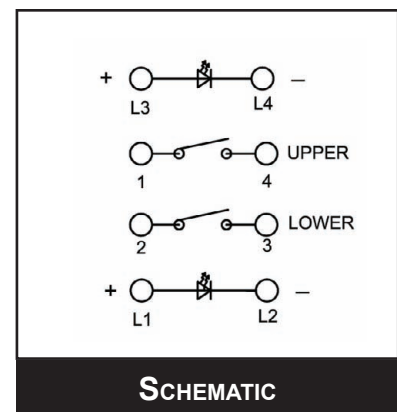

SCHEMATIC

ANTI-VANDAL SWITCHES
DETECTOR SWITCHES
DIP SWITCHES
KEYLOCK SWITCHES
NAVIGATION SWITCHES
PUSHBUTTON SWITCHES
ROCKER SWITCHES
ROTARY SWITCHES
SLIDE SWITCHES
SNAP ACTION SWITCHES
TACTILE SWITCHES
TOGGLE SWITCHES
CAP OPTIONS