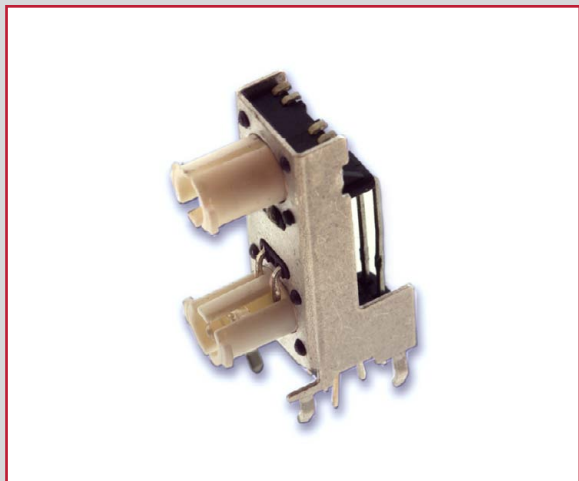

TL3253 SERIES TACT SWITCH

ANTI-VANDAL SWITCHES
 DETECTOR SWITCHES
 DIP SWITCHES
 KEYLOCK SWITCHES
 NAVIGATION SWITCHES
 PUSHBUTTON SWITCHES
 ROCKER SWITCHES
 ROTARY SWITCHES
 SLIDE SWITCHES
 SNAP ACTION SWITCHES
TACTILE SWITCHES
 TOGGLE SWITCHES
 CAP OPTIONS

APPLICATIONS / MARKETS

RoHS

SPECIFICATIONS

Electrical Rating: 50mA @ 12V DC
Life Expectancy: 500,000 Cycles
Contact Resistance: 100mΩ Max.
Insulation Resistance: 100 MΩ Min. at 100V DC
Dielectric Strength: 250V AC for 1 min.
Operating Temperature: -20°C to 70°C
Storage Temperature: -30°C to 80°C
Operating Force: 160 gf +/- 50 gf
Travel: 0.25mm +0.2/-0.1mm
Contact Arrangement: SPST, Normally Open

FEATURES & BENEFITS

- Illumination options
- Dual stacked LEDs
- Right angle mount

PART NUMBER CONFIGURATOR

Series	Model	Upper Actuator Height	Upper Actuator LED	Upper Actuator Cap	Lower Actuator Height	Lower Actuator LED	Lower Actuator Cap	Operating Force	Contact Material
TL	3253	A - 6.60mm B - 8.55mm	Y - Yellow R - Red G - Green B - Blue W - White N - No LED	A - Stepped Transparent B - Round Transparent N - No Cap	A - 6.60mm B - 8.55mm	Y - Yellow R - Red G - Green B - Blue W - White N - No LED	A - Stepped Transparent B - Round Transparent N - No Cap	F160	Q - Silver

Specifications subject to change without notice

E-SWITCH®

www.e-switch.com

800.867.2717

2

TL3253 SERIES TACT SWITCH

BODY DIMENSIONS

Shown With
Optional Caps