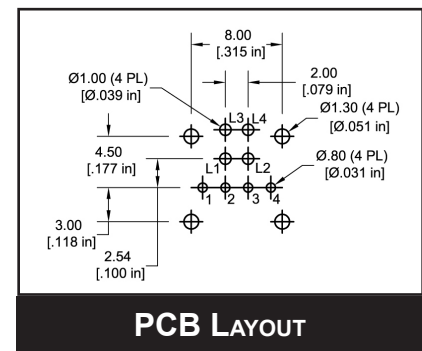

Specifications subject to change without notice

E-SWITCH®

www.e-switch.com

800.867.2717

2

TL3253 SERIES TACT SWITCH

BODY DIMENSIONS

Shown With
Optional Caps

LED Specifications

	Forward Current (mA)	Forward Voltage V @ 20mA	Luminous Intensity (mcd)
Blue	20mA	3.3 typ. - 4.0 max VDC	1000 mcd
Red	20mA	1.95 typ. - 2.5 max VDC	4000 mcd
Green	20mA	2.1 typ. - 2.5 max VDC	600 mcd
Yellow	20mA	2.0 typ. - 2.5 max VDC	2700 mcd
White	20mA	3.3 typ. - 4.0 max. VDC	650 mcd