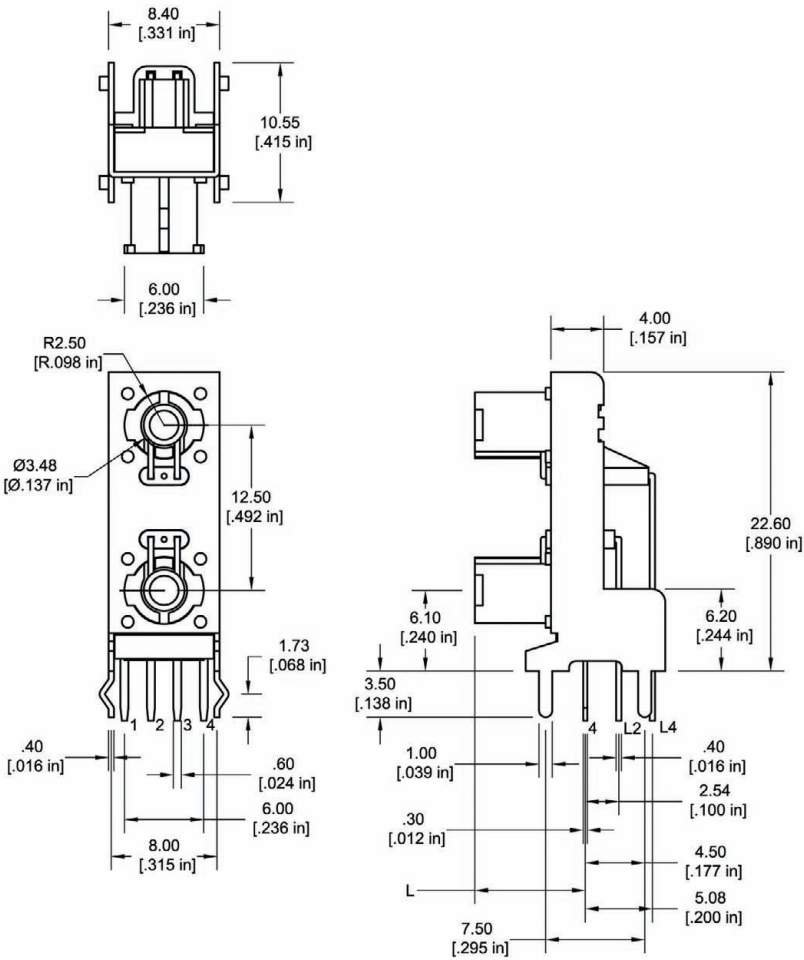

FEATURES & BENEFITS

- Illumination options
- Dual stacked LEDs
- Right angle mount

PART NUMBER CONFIGURATOR

Series	Model	Upper Actuator Height	Upper Actuator LED	Upper Actuator Cap	Lower Actuator Height	Lower Actuator LED	Lower Actuator Cap	Operating Force	Contact Material
TL	3253	A - 6.60mm B - 8.55mm	Y - Yellow R - Red G - Green B - Blue W - White N - No LED	A - Stepped Transparent B - Round Transparent N - No Cap	A - 6.60mm B - 8.55mm	Y - Yellow R - Red G - Green B - Blue W - White N - No LED	A - Stepped Transparent B - Round Transparent N - No Cap	F160	Q - Silver

Specifications subject to change without notice

E-SWITCH®

www.e-switch.com

800.867.2717

2

TL3253 SERIES TACT SWITCH

BODY DIMENSIONS

Shown With
Optional Caps

LED Specifications

	Forward Current (mA)	Forward Voltage V @ 20mA	Luminous Intensity (mcd)
Blue	20mA	3.3 typ. - 4.0 max VDC	1000 mcd
Red	20mA	1.95 typ. - 2.5 max VDC	4000 mcd
Green	20mA	2.1 typ. - 2.5 max VDC	600 mcd
Yellow	20mA	2.0 typ. - 2.5 max VDC	2700 mcd
White	20mA	3.3 typ. - 4.0 max. VDC	650 mcd