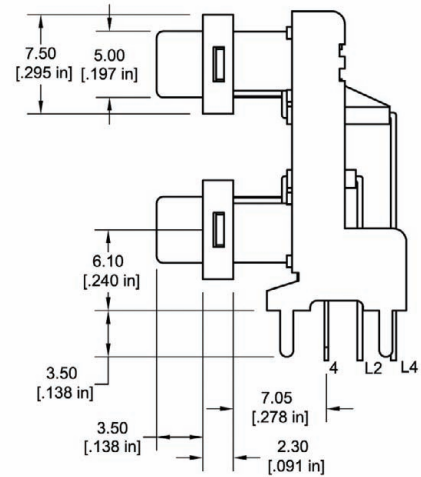

FEATURES & BENEFITS

- Illumination options
- Dual stacked LEDs
- Right angle mount

PART NUMBER CONFIGURATOR

Series	Model	Upper Actuator Height	Upper Actuator LED	Upper Actuator Cap	Lower Actuator Height	Lower Actuator LED	Lower Actuator Cap	Operating Force	Contact Material
TL	3253	A - 6.60mm B - 8.55mm	Y - Yellow R - Red G - Green B - Blue W - White N - No LED	A - Stepped Transparent B - Round Transparent N - No Cap	A - 6.60mm B - 8.55mm	Y - Yellow R - Red G - Green B - Blue W - White N - No LED	A - Stepped Transparent B - Round Transparent N - No Cap	F160	Q - Silver

Specifications subject to change without notice

E-SWITCH®

www.e-switch.com

800.867.2717

2

TL3253 SERIES TACT SWITCH

BODY DIMENSIONS

Shown With
Optional Caps

LED Specifications

	Forward Current (mA)	Forward Voltage V @ 20mA	Luminous Intensity (mcd)
Blue	20mA	3.3 typ. - 4.0 max VDC	1000 mcd
Red	20mA	1.95 typ. - 2.5 max VDC	4000 mcd
Green	20mA	2.1 typ. - 2.5 max VDC	600 mcd
Yellow	20mA	2.0 typ. - 2.5 max VDC	2700 mcd
White	20mA	3.3 typ. - 4.0 max. VDC	650 mcd