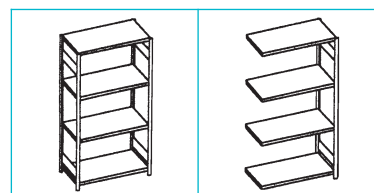

# Boltless Shelving

- Easily assembled boltless system
- Versatile shelving system for workshop, warehouse, store room or office.
- Shelves adjustable at 25mm vertical centres
- Bay load capacity up to 1250kg
- Shelf-/bay loads based on uniformly distributed loads and on runs of three or more bays
- Simple assembly no tools required, pre-assembled frames just add shelf levels

## Boltless Shelving Sets

### 150kg Shelf Load

Height	Width	Depth	No. of shelves	Bay Load	Finish	Starter Bay	Add on Bay
						Order	Order
2000mm	1000mm	400mm	4	900kg	Pre-galvanised	V94952L	V94953L
2000mm	1000mm	500mm	4	900kg	Pre-galvanised	V94954L	V94955L
2000mm	1000mm	600mm	4	900kg	Pre-galvanised	V94956L	V94957L