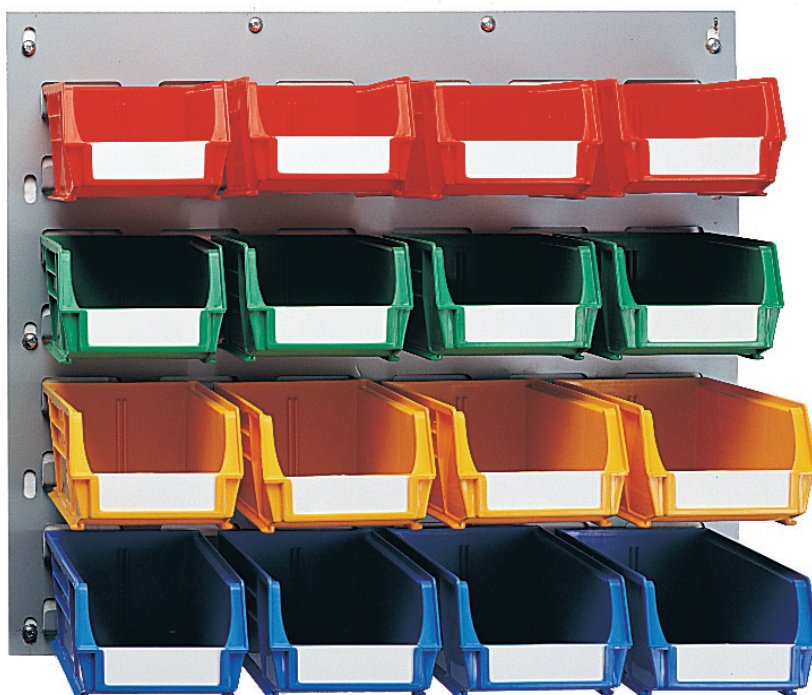

Wall Mounted Louvre Panel Kits

450mm High Louvre Panel Linbin Kit

450mm high x 500mm wide Louvre panel complete with 16 coloured or grey Linbins

16 Linbins supplied: 4 x No.3 Yellow, 4 x No.3 Blue, 4 x No.2 Green
and 4 x No.2 Red - or the same combination Linbins in Grey

Description	Size	Colour	Order
Wall Mount Linbin Kit 16 Bins	450 x 500 panel	Colour	VWPK1
Wall Mount Linbin Kit 16 Bins	450 x 500 panel	Grey	VWPK1A