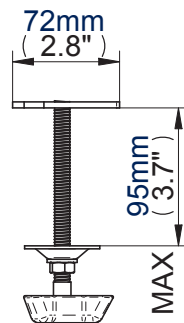

- Fits screens with VESA mounting patterns: 75 x 75mm and 100 x 100mm
- Supplied with both a desk clamp and grommet
- Maximum extension: 457mm
- Easy tilt adjustment: +/-40°
- Features three swivel points: 360° at pole, 360° at pivot and 180° at interface
- Integrated cable management
- Easy height adjustment using tool-less locking ring
- Simple installation with all fixings included
- Available in a stylish Graphite Black

Supplied with a desk clamp to attach the mount to the rear or side of a desk up to 70mm thick

The fully adjustable head is ideal for easy positioning of the screen

Also included is a grommet to attach the mount through a desk of up to 95mm thick

BT7374

Side View

Front View

Base

Interface Plate

Desk Clamp

Grommet

Colour:	Order Ref:	EAN Code:	Master Carton Qty:	Inner Carton Qty:	Master Carton Weight:	Master Carton Cube:
Graphite Black	BT7374/GB	5019318752186	2	0	11.63kg (25.58lbs)	0.067cbm (2.36cuft)