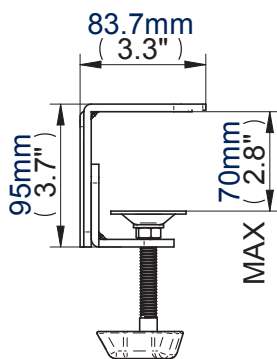

- Fits screens with VESA mounting patterns: 75 x 75mm and 100 x 100mm
- Supplied with both a desk clamp and grommet
- Maximum extension: 457mm
- Easy tilt adjustment: +/-40°
- Features three swivel points: 360° at pole, 360° at pivot and 180° at interface
- Integrated cable management
- Easy height adjustment using tool-less locking ring
- Simple installation with all fixings included
- Available in a stylish Graphite Black

Supplied with a desk clamp to attach the mount to the rear or side of a desk up to 70mm thick

The fully adjustable head is ideal for easy positioning of the screen

Also included is a grommet to attach the mount through a desk of up to 95mm thick

BT7374

Side View

Front View

Base

Interface Plate

Desk Clamp

Grommet

Colour:	Order Ref:	EAN Code:	Master Carton Qty:	Inner Carton Qty:	Master Carton Weight:	Master Carton Cube:
Graphite Black	BT7374/GB	5019318752186	2	0	11.63kg (25.58lbs)	0.067cbm (2.36cuft)