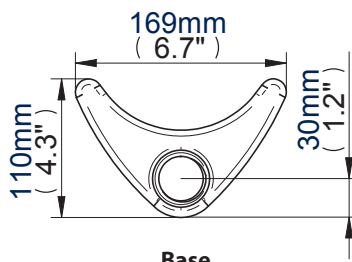

- Fits screens with VESA mounting patterns: 75 x 75mm and 100 x 100mm
- Supplied with both a desk clamp and grommet
- Maximum extension: 457mm
- Easy tilt adjustment: +/-40°
- Features three swivel points: 360° at pole, 360° at pivot and 180° at interface
- Integrated cable management
- Easy height adjustment using tool-less locking ring
- Simple installation with all fixings included
- Available in a stylish Graphite Black

Supplied with a desk clamp to attach the mount to the rear or side of a desk up to 70mm thick

The fully adjustable head is ideal for easy positioning of the screen

Also included is a grommet to attach the mount through a desk of up to 95mm thick

BT7374

Side View

Front View

Base

Interface Plate

Desk Clamp

Grommet

Colour:	Order Ref:	EAN Code:	Master Carton Qty:	Inner Carton Qty:	Master Carton Weight:	Master Carton Cube:
Graphite Black	BT7374/GB	5019318752186	2	0	11.63kg (25.58lbs)	0.067cbm (2.36cuft)