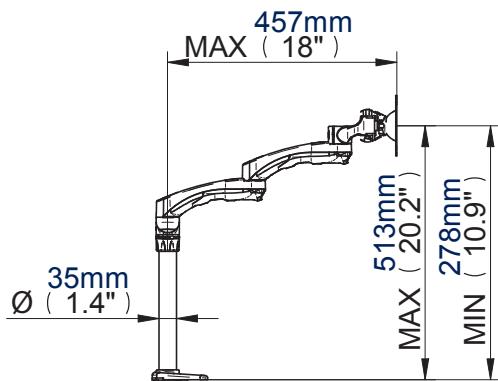

- Fits screens with VESA mounting patterns: 75 x 75mm and 100 x 100mm
- Supplied with both a desk clamp and grommet
- Maximum extension: 457mm
- Easy tilt adjustment: +/-40°
- Features three swivel points: 360° at pole, 360° at pivot and 180° at interface
- Integrated cable management
- Easy height adjustment using tool-less locking ring
- Simple installation with all fixings included
- Available in a stylish Graphite Black

Supplied with a desk clamp to attach the mount to the rear or side of a desk up to 70mm thick

The fully adjustable head is ideal for easy positioning of the screen

Also included is a grommet to attach the mount through a desk of up to 95mm thick

BT7374

Side View

Front View

Base

Interface Plate

Desk Clamp

Grommet

Colour:	Order Ref:	EAN Code:	Master Carton Qty:	Inner Carton Qty:	Master Carton Weight:	Master Carton Cube:
Graphite Black	BT7374/GB	5019318752186	2	0	11.63kg (25.58lbs)	0.067cbm (2.36cuft)