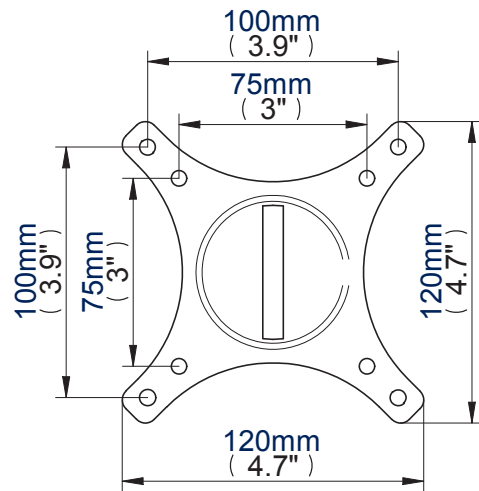

- Fits screens with VESA mounting patterns: 75 x 75mm and 100 x 100mm
- Supplied with both a desk clamp and grommet
- Maximum extension: 457mm
- Easy tilt adjustment: +/-40°
- Features three swivel points: 360° at pole, 360° at pivot and 180° at interface
- Integrated cable management
- Easy height adjustment using tool-less locking ring
- Simple installation with all fixings included
- Available in a stylish Graphite Black

Supplied with a desk clamp to attach the mount to the rear or side of a desk up to 70mm thick

The fully adjustable head is ideal for easy positioning of the screen

Also included is a grommet to attach the mount through a desk of up to 95mm thick

BT7374

Side View

Front View

Base

Interface Plate

Desk Clamp

Grommet

Colour:	Order Ref:	EAN Code:	Master Carton Qty:	Inner Carton Qty:	Master Carton Weight:	Master Carton Cube:
Graphite Black	BT7374/GB	5019318752186	2	0	11.63kg (25.58lbs)	0.067cbm (2.36cuft)