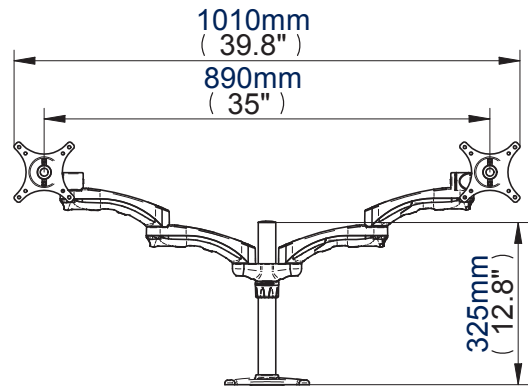

- Fits screens with VESA mounting patterns: 75 x 75mm and 100 x 100mm
- Supplied with both a desk clamp and grommet
- Maximum extension: 457mm
- Easy tilt adjustment: +/-40°
- Features three swivel points: 360° at pole, 360° at pivot and 180° at interface
- Integrated cable management
- Easy height adjustment using tool-less locking ring
- Simple installation with all fixings included
- Available in a stylish Graphite Black

Supplied with a desk clamp to attach the mount to the rear or side of a desk up to 70mm thick

The fully adjustable head is ideal for easy positioning of the screen

Also included is a grommet to attach the mount through a desk of up to 95mm thick

BT7374

Side View

Front View

Base

Interface Plate

Desk Clamp

Grommet

Colour:	Order Ref:	EAN Code:	Master Carton Qty:	Inner Carton Qty:	Master Carton Weight:	Master Carton Cube:
Graphite Black	BT7374/GB	5019318752186	2	0	11.63kg (25.58lbs)	0.067cbm (2.36cuft)