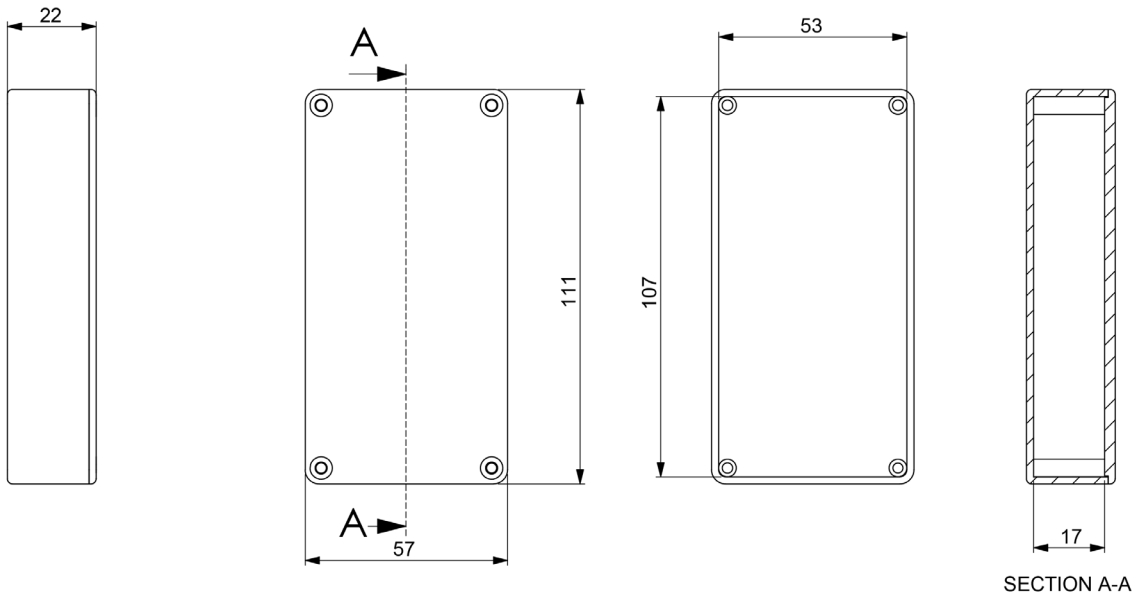

Multipurpose Box

ABS

Specifications:

Type	: Handheld
Material	: ABS
Body Colour	: White
External Height	: 22mm
External Width	: 111mm
External Depth	: 57mm

Dimensions : Millimetres

Part Number Table

Description	Part Number
Box, ABS, White, 111mm × 57mm × 22mm	T4W