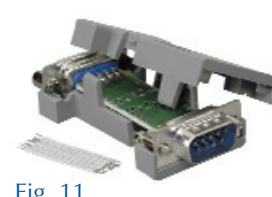

TOOLS & TESTERS

Fig. 6

Fig. 7

Fig. 8

Fig. 9

Fig. 10

Fig. 11

Fig. 12

Computer Tool Kit

Retail Part No.	Bulk Part No.	Figure No.	Description
44-350		6	Kit includes: 2 Slotted & 2 Phillips Screwdrivers, 2 Nutdrivers, 1 Reversible Torx Screwdriver, 1 Parts Tube, 1 3-Claw Parts Holder, 1 Tweezer, 1 Vinyl Zipper Case