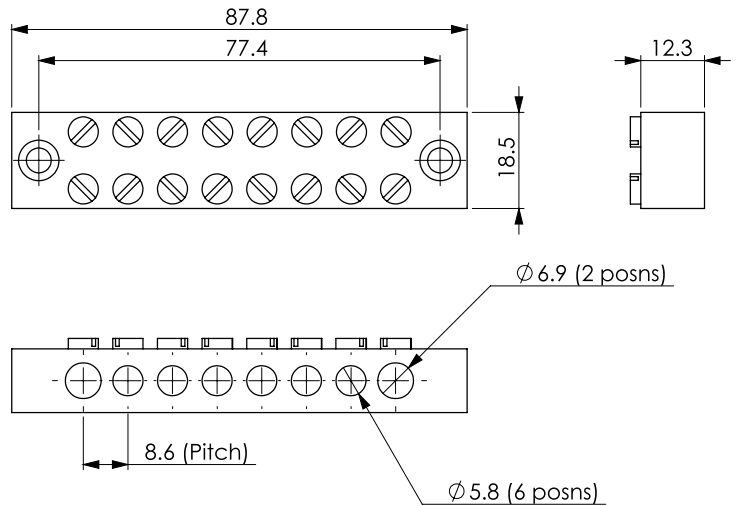

Earthing Connectors

4 WEB

8 WEB

NR384

NC38

NRC38

Dimensions: 8 WEB

Dimensions : Millimetres

Part Number Table

Description	Type	Number of Ways	Size	Part Number
Brass Earthing Block	Single and Double Pole	4	1 × 25 and 3 × 16	4 WEB
		8	2 × 25 and 6 × 16	8 WEB
Earth Rod Premium Range	Non Extend	-	3/8 inch × 4 feet	NR384
Cable to Rod Clamp	Premium	-	3/8 inch	NC38
Lug to Rod Clamps		-		NRC38

Dimensions : Millimetres

Important Notice : This data sheet and its contents (the "Information") belong to the members of the Premier Farnell group of companies (the "Group") or are licensed to it. No licence is granted for the use of it other than for information purposes in connection with the products to which it relates. No licence of any intellectual property rights is granted. The Information is subject to change without notice and replaces all data sheets previously supplied. The Information supplied is believed to be accurate but the Group assumes no responsibility for its accuracy or completeness, any error in or omission from it or for any use made of it. Users of this data sheet should check for themselves the Information and the suitability of the products for their purpose and not make any assumptions based on information included or omitted. Liability for loss or damage resulting from any reliance on the Information or use of it (including liability resulting from negligence or where the Group was aware of the possibility of such loss or damage arising) is excluded. This will not operate to limit or restrict the Group's liability for death or personal injury resulting from its negligence. Multicomp is the registered trademark of the Group. © Premier Farnell plc 2012.