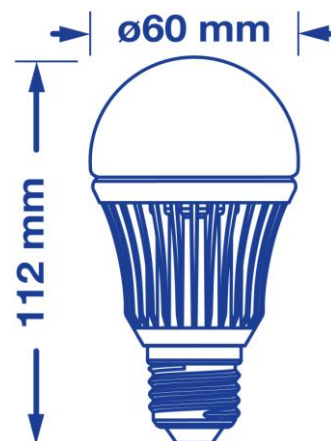

General Data

Lamp Socket E27
Design Frosted

Geometric Data

Length (mm) 112
Diameter (mm) 60
Weight (g) 155

Electric Data

Wattage (W) 6
Voltage (V) 220-240
Power Factor ≥ 0.40
Operating Frequency (Hz) 50-60

Photometric Data

Luminous Flux (lm) 380
CRI ≥ 80
CCT (K) 3000 – warm white
Luminous Intensity (cd) -
Beam Angle (°) -
Lifetime (hrs) 30,000

Switching cycle 20,000

Wattage Equivalent (W) 35

Order Code	52110
Product Description	LED CLASSIC A E27 6W 3000K WW 380LM Blister

Technical Packaging Details

Barcode	023942521105
EAN 128	(02)00023942521105(37)04(91)204
EAN 14	50023942521100
Pack Dimensions (HxWxL)	198 mm x 118 mm x 61 mm
Pack Weight	160 g
Carton Qty (Shipping Unit)	4
Carton Dimensions (HxWxL)	208 mm x 135 mm x 248 mm
Cartons/Layer	24
Layers/Pallet	4
Units/Pallet	384

Photometric Diagram

52110