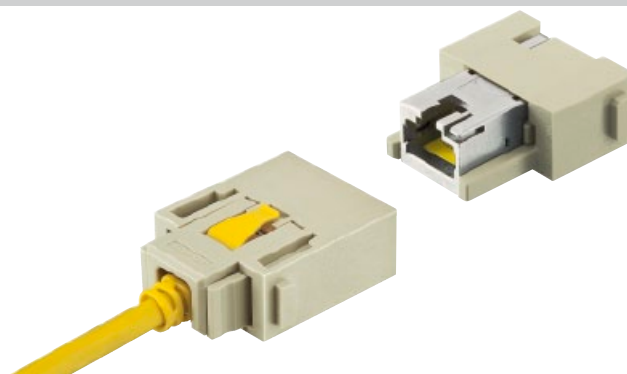

Number of contacts

8

Identification	Part number		Drawing	Dimensions in mm
	Male insert (M)	Female insert (F)		
Gender Changer for patch cable 		09 14 001 4721		
Male insert 	09 14 001 4623			
Adapter for HARTING patch cable 	09 14 000 9966			
Adapter for HARTING RJ Industrial® see page 06.85				