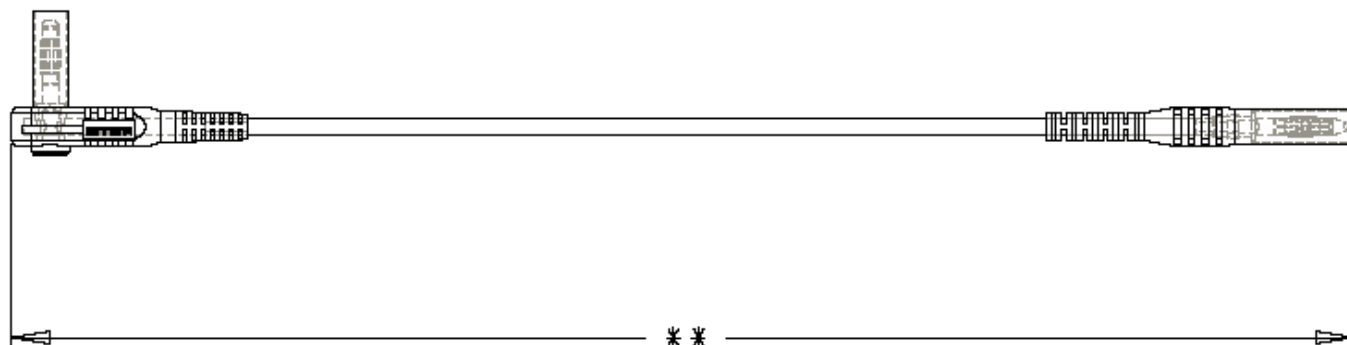

**Part Number:** BU-6162-M-\*\*-\*

**Description:** Right Angle Shrouded Banana Plug to Shrouded Banana Plug -Silicone

2607

- **Right Angle Shrouded Banana Plug to Shrouded Banana Plug -Silicone**  
Compatible with 4mm banana jack
- Provide hands free testing up to 3 kV and 20 Amps
- **Material:**
  - Wire: #18 AWG (413/44), UL 3577, 105° C High Flex Silicone Jacket
  - Housing: High Temperature Nylon
  - Banana Plug: Nickel plated Brass
- Order as BU-6162-\*\*-\*, where “\*\*” is length and “\*” is the color
  - “\*\*” -Standard length is 39”
  - “\*” - Standard color are 0=Black and 2=Red
- Packaged in Bulk
- RoHS Compliant