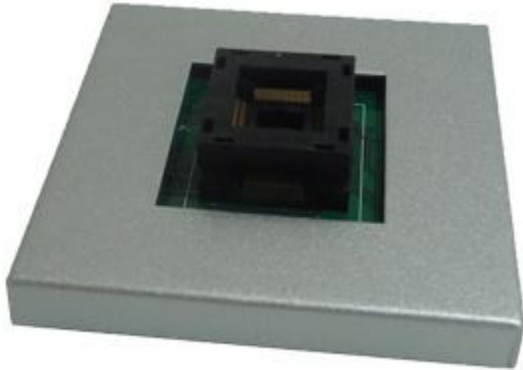

# CX3043 Socket Adapter

Package: QFP100

Socket Type: Opentop

Socket Size: 35\*35

Pitch: 0.5

Body Size: 14\*14

Size1: 15.2\*15.2

Size2: 16\*16

Programmer: SuperPro 5000/5004GP/6000/6004GP