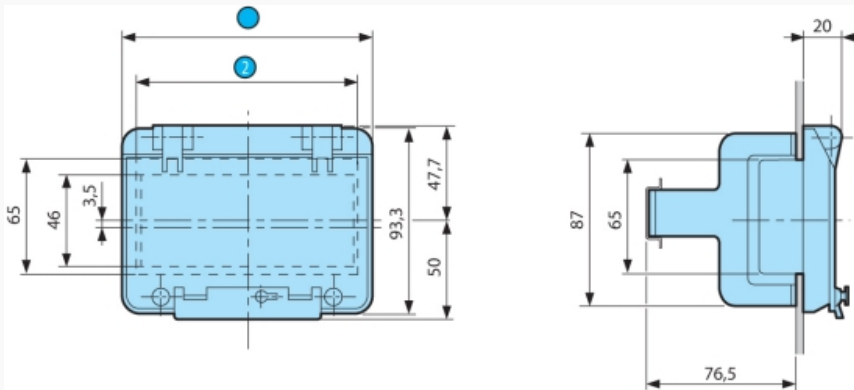

Faceplates MA Part number 89750160

- IP67 : sealing on front panel, panel-mounting of the Millenium 3
- .IP40 : direct access to the front of the controller, possibility of labelling (marking laser)

Part numbers

Type	Description
89750160 MA	IP67 sealed faceplate for the following products : - XD10 or CD12

Specifications

Dimensions (mm)

IP67

N°	Legend
1	88750160 = 91 88750161 = 162 88750162 = 257.4
2	88750160 = 76.5 88750161 = 147.5 88750162 = 248.5