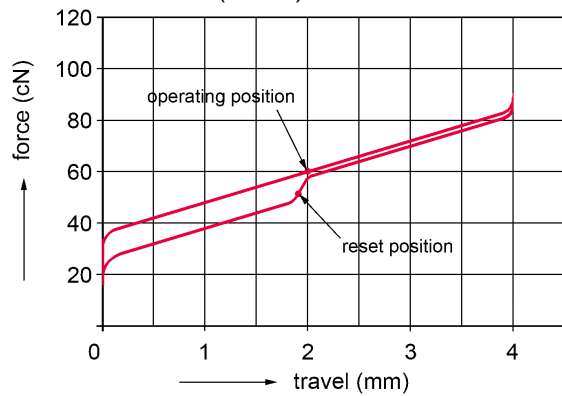

1 Operation characteristics:

- BLACK SWITCH Linear (60 cN)