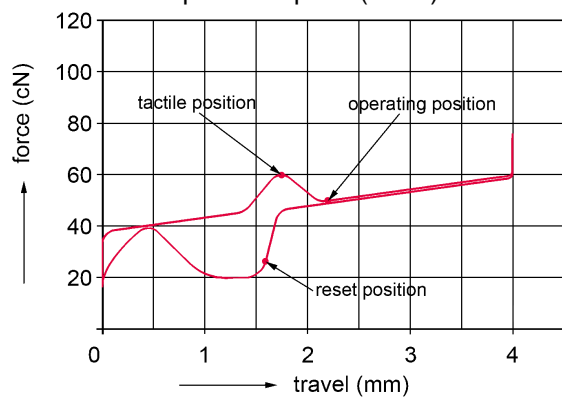

- BLUE SWITCH Click pressure point (60cN)