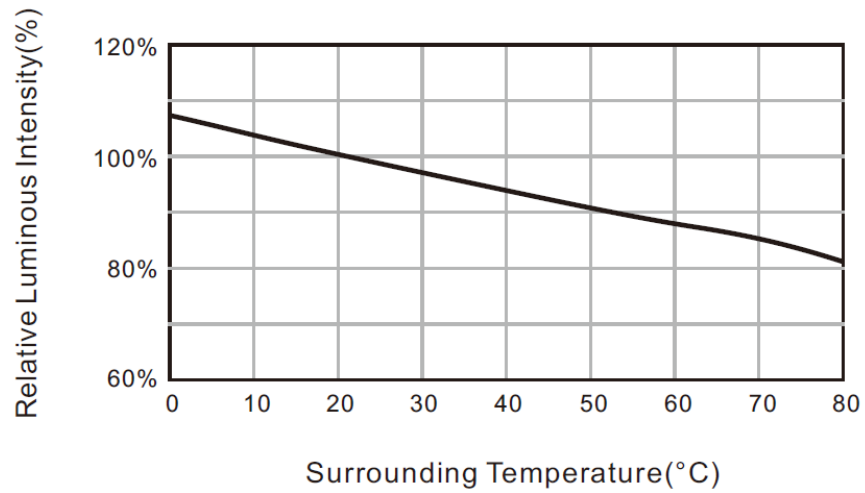

---

Specifications

---

Rated Lamp Wattage	4W	Ambient Temperature(Ta)	-20°C to 50°C
Equivalent Wattage	25W	Case Temperature(Tc)	Max. 70°C
Input Voltage	220-240V	LED Chip	Epistar
Line Frequency	50/60Hz	Length	110mm
Input Current	45mA	Diameter	37.5mm
Quantity of LED(pcs)	1	Packaging Type	Colour Box
Dimmable	No	Qty Per Box	1
Base	E27/B22/E14/B15	Qty Per Mid-Carton	
Rated Life	30000h	Qty Per Carton	
Colour Temperature	3000K	Net Weight Per Piece	68g
CRI	80 Ra	Gross Weight Per Carton	kg
Lamp Luminous Flux	240lm		
Lumen Maintenance 10000h	91%		
Lumen Maintenance 30000h	80%		

## Lumen Output Vs. Temperature

---