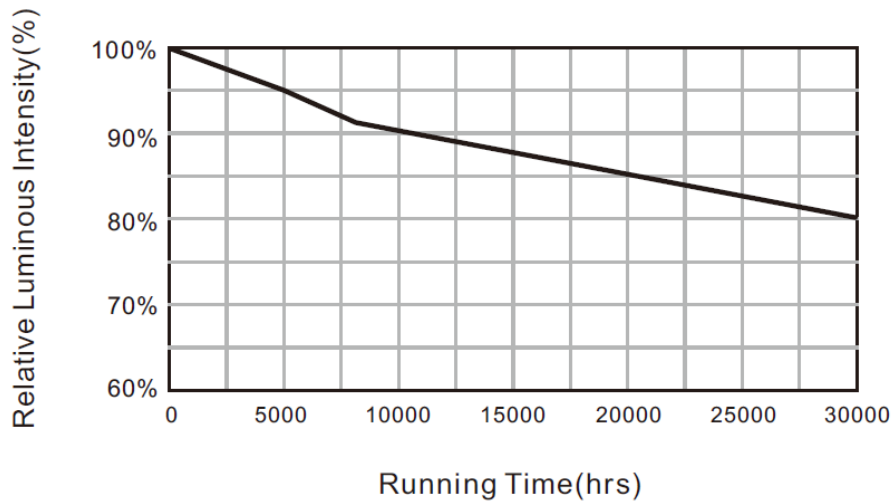

Lumen Maintenance