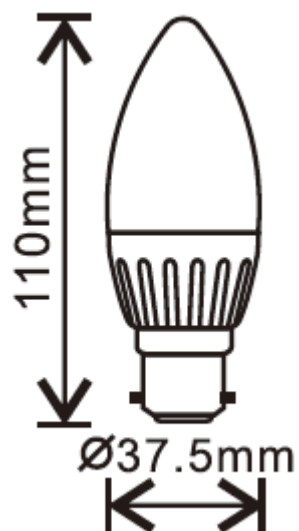

---

Specifications

---

Rated Lamp Wattage	4W	Ambient Temperature(Ta)	-20°C to 50°C
Equivalent Wattage	25W	Case Temperature(Tc)	Max. 70°C
Input Voltage	220-240V	LED Chip	Epistar
Line Frequency	50/60Hz	Length	110mm
Input Current	45mA	Diameter	37.5mm
Quantity of LED(pcs)	1	Packaging Type	Colour Box
Dimmable	No	Qty Per Box	1
Base	E27/B22/E14/B15	Qty Per Mid-Carton	
Rated Life	30000h	Qty Per Carton	
Colour Temperature	3000K	Net Weight Per Piece	68g
CRI	80 Ra	Gross Weight Per Carton	kg
Lamp Luminous Flux	240lm		
Lumen Maintenance 10000h	91%		
Lumen Maintenance 30000h	80%		

## Lumen Output Vs. Temperature

---

## Line Drawing

---

## Dimension

---