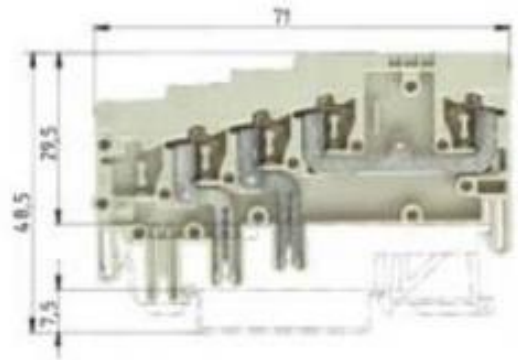

Datasheet

Art.No. 37.702.7453.0

Initiator terminal WKF 1.5 KOI 3L

Initiator terminal block with spring clamp connection for mounting on connection module, nominal cross section 1.5 mm<sup>2</sup>, width 5 mm, color gray